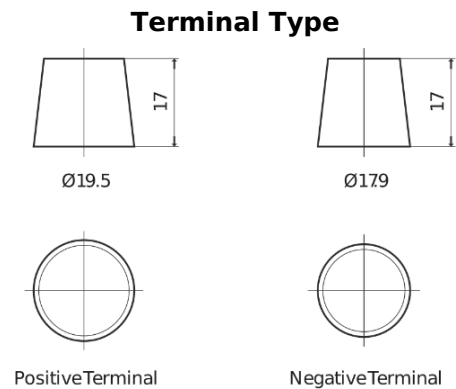

**Product overview**

Batteries for Trucks, Buses, Construction, Agriculture

**StartPRO SG1353**

|                                |               |
|--------------------------------|---------------|
| Part number                    | SG1353        |
| Technology                     | Flooded       |
| EAN/GTIN                       | 3661024065542 |
| Voltage                        | 12 V          |
| Capacity                       | 135.0 Ah      |
| CCA                            | 1000 A        |
| Length                         | 514 mm        |
| Width                          | 218 mm        |
| Height                         | 210 mm        |
| Box size                       | DB9           |
| Polarity                       | ETN 3         |
| Terminal Type                  | EN taper post |
| Hold Down                      | B0            |
| Weights (subject of variation) | 39.80 kg      |