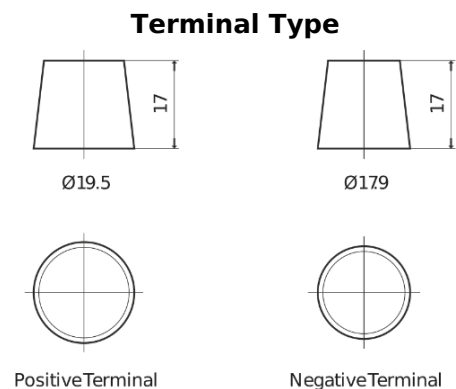

**Product overview**

Batteries for Trucks, Buses, Construction, Agriculture

**StartPRO SG1353**

Part number	SG1353
Technology	Flooded
EAN/GTIN	3661024065542
Voltage	12 V
Capacity	135.0 Ah
CCA	1000 A
Length	514 mm
Width	218 mm
Height	210 mm
Box size	DB9
Polarity	ETN 3
Terminal Type	EN taper post
Hold Down	B0
Weights (subject of variation)	39.80 kg