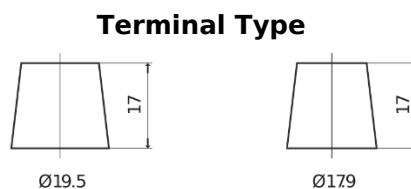

Product overview

Batteries for Trucks, Buses, Construction, Agriculture

PowerPRO SF2353

Part number	SF2353
Technology	Flooded
EAN/GTIN	3661024065320
Voltage	12 V
Capacity	235.0 Ah
CCA	1300 A
Length	518 mm
Width	274 mm
Height	240 mm
Box size	D06
Polarity	ETN 3
Terminal Type	EN taper post
Hold Down	B0
Weights (subject of variation)	56.30 kg