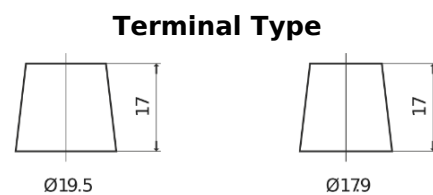

Product overview

Batteries for Trucks, Buses, Construction, Agriculture

PowerPRO SF2353

Part number	SF2353
Technology	Flooded
EAN/GTIN	3661024065320
Voltage	12 V
Capacity	235.0 Ah
CCA	1300 A
Length	518 mm
Width	274 mm
Height	240 mm
Box size	D06
Polarity	ETN 3
Terminal Type	EN taper post
Hold Down	B0
Weights (subject of variation)	56.30 kg