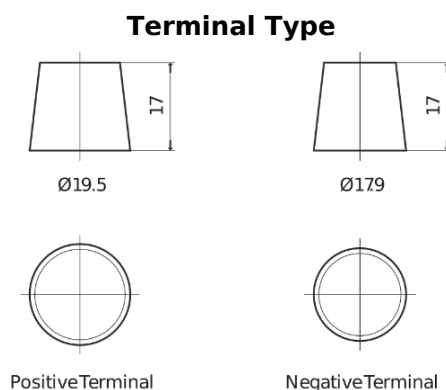

Product overview

Batteries for Trucks, Buses, Construction, Agriculture

PowerPRO SF1853

Part number	SF1853
Technology	Flooded
EAN/GTIN	3661024065313
Voltage	12 V
Capacity	185.0 Ah
CCA	1150 A
Length	513 mm
Width	223 mm
Height	223 mm
Box size	D05
Polarity	ETN 3
Terminal Type	EN taper post
Hold Down	B0
Weights (subject of variation)	43.90 kg