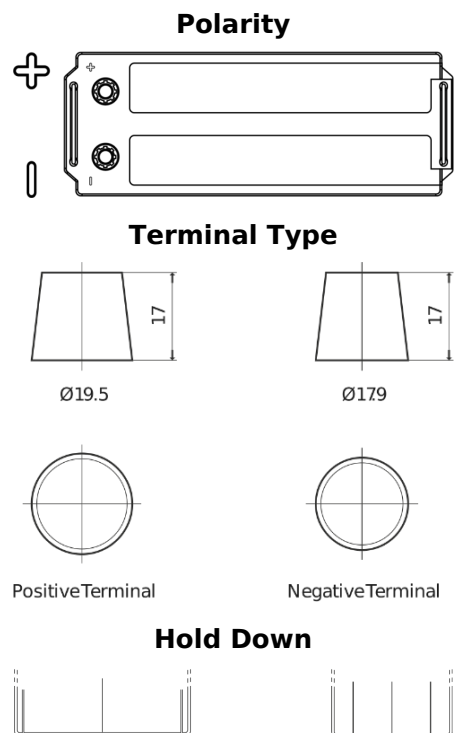

Product overview

Batteries for Trucks, Buses, Construction, Agriculture

PowerPRO SF1453

Part number	SF1453
Technology	Flooded
EAN/GTIN	3661024065306
Voltage	12 V
Capacity	145.0 Ah
CCA	900 A
Length	513 mm
Width	189 mm
Height	223 mm
Box size	D04
Polarity	ETN 3
Terminal Type	EN taper post
Hold Down	B0
Weights (subject of variation)	35.90 kg