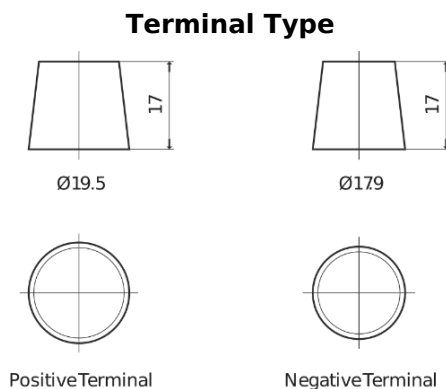

Product overview

Batteries for Trucks, Buses, Construction, Agriculture

PowerPRO SF1453

Part number	SF1453
Technology	Flooded
EAN/GTIN	3661024065306
Voltage	12 V
Capacity	145.0 Ah
CCA	900 A
Length	513 mm
Width	189 mm
Height	223 mm
Box size	D04
Polarity	ETN 3
Terminal Type	EN taper post
Hold Down	B0
Weights (subject of variation)	35.90 kg