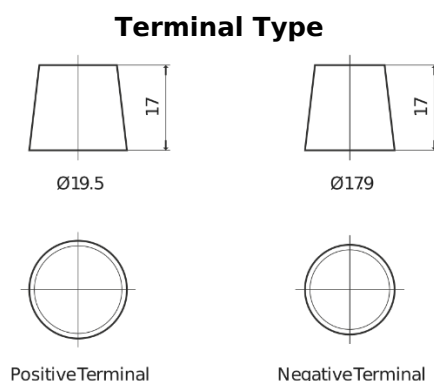

**Product overview**

Batteries for Trucks, Buses, Construction, Agriculture

**PowerPRO SF1453**

Part number	SF1453
Technology	Flooded
EAN/GTIN	3661024065306
Voltage	12 V
Capacity	145.0 Ah
CCA	900 A
Length	513 mm
Width	189 mm
Height	223 mm
Box size	D04
Polarity	ETN 3
Terminal Type	EN taper post
Hold Down	B0
Weights (subject of variation)	35.90 kg