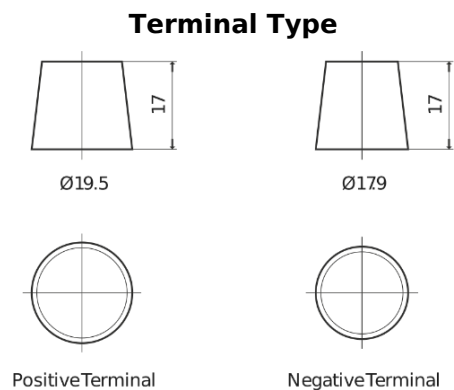

Product overview

Batteries for Trucks, Buses, Construction, Agriculture

PowerPRO SF1251

Part number	SF1251
Technology	Flooded
EAN/GTIN	3661024066730
Voltage	12 V
Capacity	125.0 Ah
CCA	850 A
Length	349 mm
Width	175 mm
Height	285 mm
Box size	D03
Polarity	ETN 1
Terminal Type	EN taper post
Hold Down	B0
Weights (subject of variation)	31.00 kg