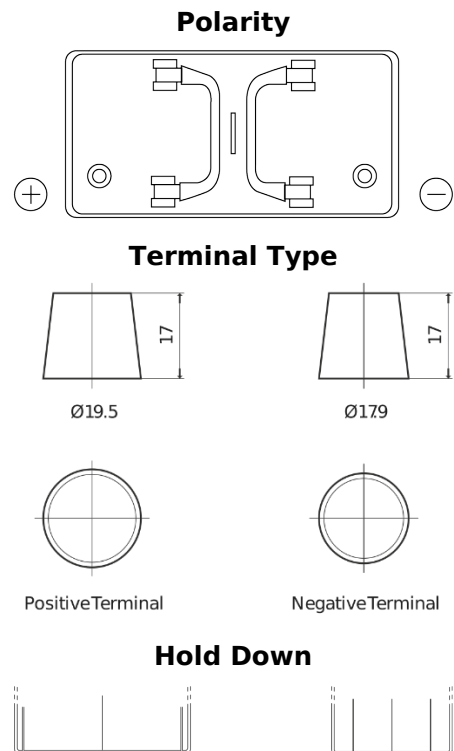

Product overview

Batteries for Trucks, Buses, Construction, Agriculture

PowerPRO SF1251

Part number	SF1251
Technology	Flooded
EAN/GTIN	3661024066730
Voltage	12 V
Capacity	125.0 Ah
CCA	850 A
Length	349 mm
Width	175 mm
Height	285 mm
Box size	D03
Polarity	ETN 1
Terminal Type	EN taper post
Hold Down	B0
Weights (subject of variation)	31.00 kg