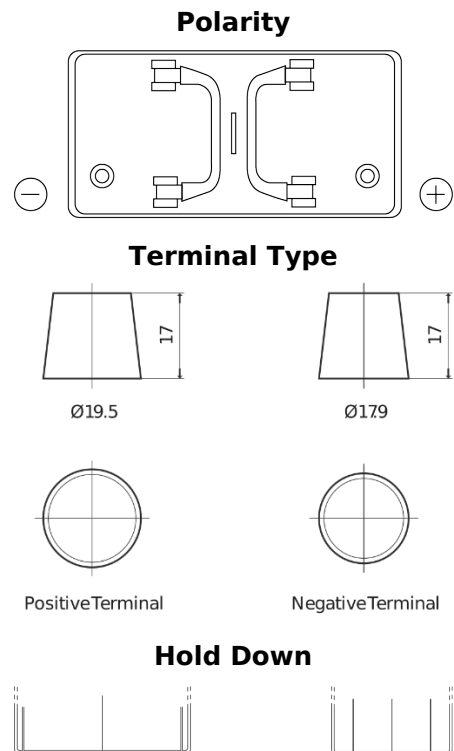

Product overview

Batteries for Trucks, Buses, Construction, Agriculture

PowerPRO SF1250

Part number	SF1250
Technology	Flooded
EAN/GTIN	3661024066723
Voltage	12 V
Capacity	125.0 Ah
CCA	850 A
Length	349 mm
Width	175 mm
Height	285 mm
Box size	D03
Polarity	ETN 0
Terminal Type	EN taper post
Hold Down	B0
Weights (subject of variation)	31.00 kg