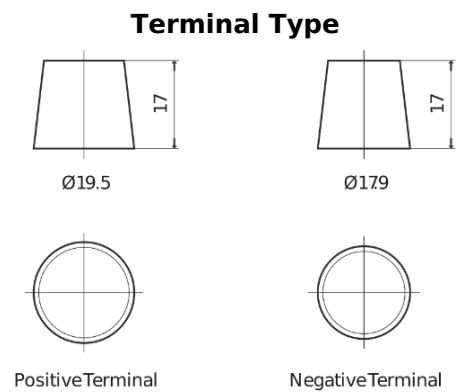

**Product overview**

Batteries for Trucks, Buses, Construction, Agriculture

**PowerPRO SF1250**

Part number	SF1250
Technology	Flooded
EAN/GTIN	3661024066723
Voltage	12 V
Capacity	125.0 Ah
CCA	850 A
Length	349 mm
Width	175 mm
Height	285 mm
Box size	D03
Polarity	ETN 0
Terminal Type	EN taper post
Hold Down	B0
Weights (subject of variation)	31.00 kg