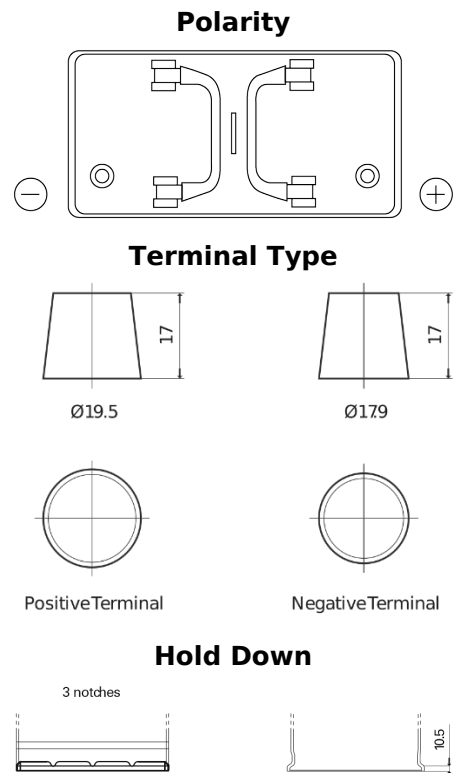

**Product overview**

Batteries for Trucks, Buses, Construction, Agriculture

**PowerPRO SF1202**

Part number	SF1202
Technology	Flooded
EAN/GTIN	3661024065276
Voltage	12 V
Capacity	120.0 Ah
CCA	870 A
Length	349 mm
Width	175 mm
Height	235 mm
Box size	D02
Polarity	ETN 0
Terminal Type	EN taper post
Hold Down	B1
Weights (subject of variation)	27.50 kg