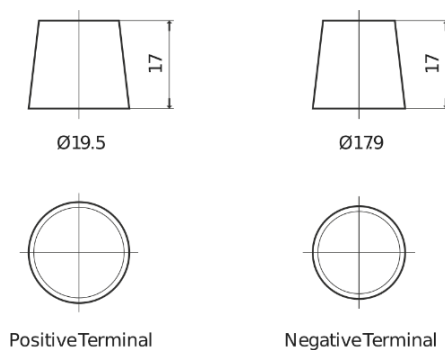

Terminal Type

Hold Down

Design, features and specifications are subject to change without notice. We disclaim any representation or warranty, express or implied, concerning the data or recommendations, and in no event shall be liable for any loss or damage claimed to have arisen as a result. Some products may not be available in your local market.