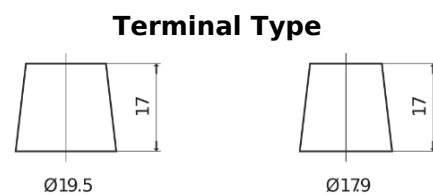

**Product overview**

Batteries for Trucks, Buses, Construction, Agriculture

**StrongPRO EFB+ SE2353**

Part number	SE2353
Technology	EFB
EAN/GTIN	3661024066457
Voltage	12 V
Capacity	235.0 Ah
CCA	1200 A
Length	518 mm
Width	274 mm
Height	240 mm
Box size	D06
Polarity	ETN 3
Terminal Type	EN taper post
Hold Down	B0
Weights (subject of variation)	58.20 kg