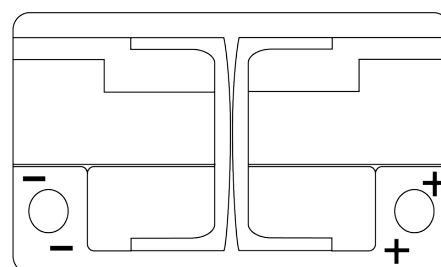

Product overview

Batteries for Cars

Premium EA770

Part number	EA770
Technology	Flooded
EAN/GTIN	3661024034241
Voltage	12 V
Capacity	77 Ah
CCA	760 A
Length	278 mm
Width	175 mm
Height	190 mm
Box size	L03
Polarity	ETN 0
Terminal Type	EN taper post
Hold Down	B13
Weights (subject of variation)	17.50 kg

Polarity

Terminal Type

Positive Terminal

Negative Terminal

Hold Down

Design, features and specifications are subject to change without notice. We disclaim any representation or warranty, express or implied, concerning the data or recommendations, and in no event shall be liable for any loss or damage claimed to have arisen as a result. Some products may not be available in your local market.