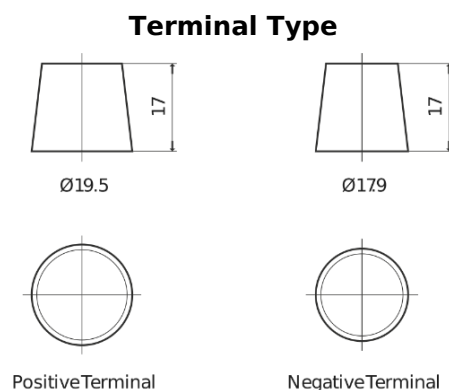

Product overview

Batteries for Trucks, Buses, Construction, Agriculture

Endurance+PRO Gel SD2103T

Part number	SD2103T
Technology	GEL
EAN/GTIN	3661024066617
Voltage	12 V
Capacity	210.0 Ah
CCA	800 A
Length	518 mm
Width	274 mm
Height	240 mm
Box size	D06
Polarity	ETN 3
Terminal Type	EN taper post
Hold Down	B0
Weights (subject of variation)	66.00 kg