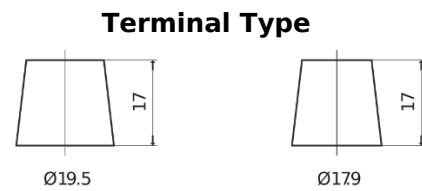

Product overview

Batteries for Trucks, Buses, Construction, Agriculture

Endurance+PRO Gel SD2103

Part number	SD2103
Technology	GEL
EAN/GTIN	3661024066525
Voltage	12 V
Capacity	210.0 Ah
CCA	1030 A
Length	518 mm
Width	274 mm
Height	240 mm
Box size	D06
Polarity	ETN 3
Terminal Type	EN taper post
Hold Down	B0
Weights (subject of variation)	63.50 kg