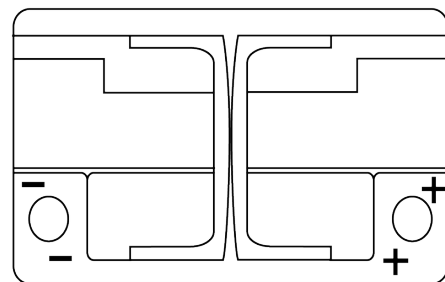

Product overview

Batteries for Cars

AGM EK700

Part number	EK700
Technology	AGM
EAN/GTIN	3661024035712
Voltage	12 V
Capacity	70 Ah
CCA	760 A
Length	278 mm
Width	175 mm
Height	190 mm
Box size	L03
Polarity	ETN 0
Terminal Type	EN taper post
Hold Down	B13
Weights (subject of variation)	20.60 kg

Polarity

Terminal Type

Positive Terminal

Negative Terminal

Hold Down

Design, features and specifications are subject to change without notice. We disclaim any representation or warranty, express or implied, concerning the data or recommendations, and in no event shall be liable for any loss or damage claimed to have arisen as a result. Some products may not be available in your local market.