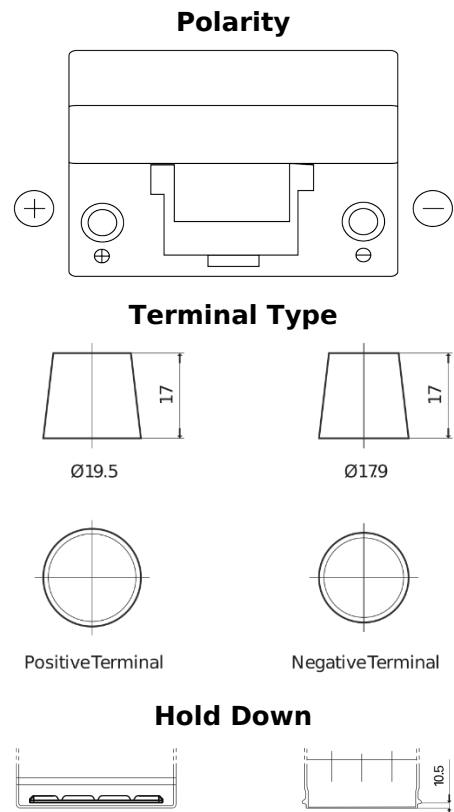

**Product overview**

Batteries for Cars

**Standard SC905**

Part number	SC905
Technology	Flooded
EAN/GTIN	3661024064767
Voltage	12 V
Capacity	90.0 Ah
CCA	680 A
Length	306 mm
Width	173 mm
Height	222 mm
Box size	D31
Polarity	ETN 1
Terminal Type	EN taper post
Hold Down	Korean B1
Weights (subject of variation)	19.90 kg