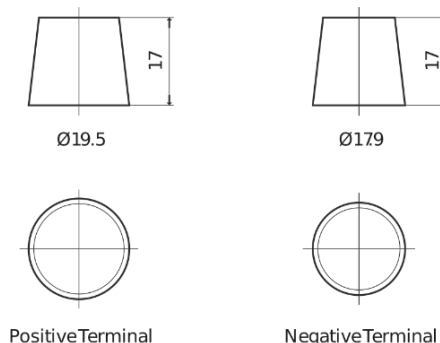

Terminal Type

Hold Down

Design, features and specifications are subject to change without notice. We disclaim any representation or warranty, express or implied, concerning the data or recommendations, and in no event shall be liable for any loss or damage claimed to have arisen as a result. Some products may not be available in your local market.