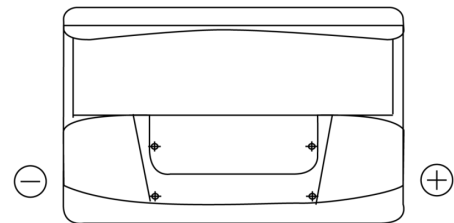

**Product overview**

Batteries for Cars

**Standard SC700**

Part number	SC700
Technology	Flooded
EAN/GTIN	3661024064828
Voltage	12 V
Capacity	70.0 Ah
CCA	640 A
Length	278 mm
Width	175 mm
Height	190 mm
Box size	L03
Polarity	ETN 0
Terminal Type	EN taper post
Hold Down	B13
Weights (subject of variation)	16.00 kg

**Polarity**

**Terminal Type**

Positive Terminal

Negative Terminal

**Hold Down**

Design, features and specifications are subject to change without notice. We disclaim any representation or warranty, express or implied, concerning the data or recommendations, and in no event shall be liable for any loss or damage claimed to have arisen as a result. Some products may not be available in your local market.