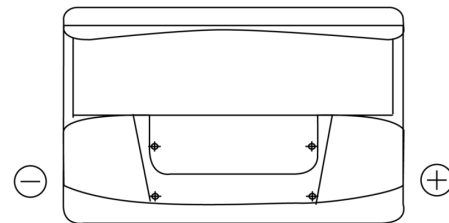

Product overview

Batteries for Cars

Standard SC700

Part number	SC700
Technology	Flooded
EAN/GTIN	3661024064828
Voltage	12 V
Capacity	70.0 Ah
CCA	640 A
Length	278 mm
Width	175 mm
Height	190 mm
Box size	L03
Polarity	ETN 0
Terminal Type	EN taper post
Hold Down	B13
Weights (subject of variation)	16.00 kg

Polarity

Terminal Type

Positive Terminal

Negative Terminal

Hold Down

Design, features and specifications are subject to change without notice. We disclaim any representation or warranty, express or implied, concerning the data or recommendations, and in no event shall be liable for any loss or damage claimed to have arisen as a result. Some products may not be available in your local market.