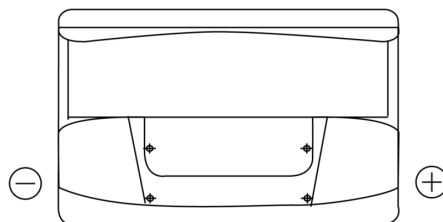

**Product overview**

Batteries for Cars

**Standard SC700**

Part number	SC700
Technology	Flooded
EAN/GTIN	3661024064828
Voltage	12 V
Capacity	70.0 Ah
CCA	640 A
Length	278 mm
Width	175 mm
Height	190 mm
Box size	L03
Polarity	ETN 0
Terminal Type	EN taper post
Hold Down	B13
Weights (subject of variation)	16.00 kg

**Polarity**

**Terminal Type**

**Hold Down**

Design, features and specifications are subject to change without notice. We disclaim any representation or warranty, express or implied, concerning the data or recommendations, and in no event shall be liable for any loss or damage claimed to have arisen as a result. Some products may not be available in your local market.