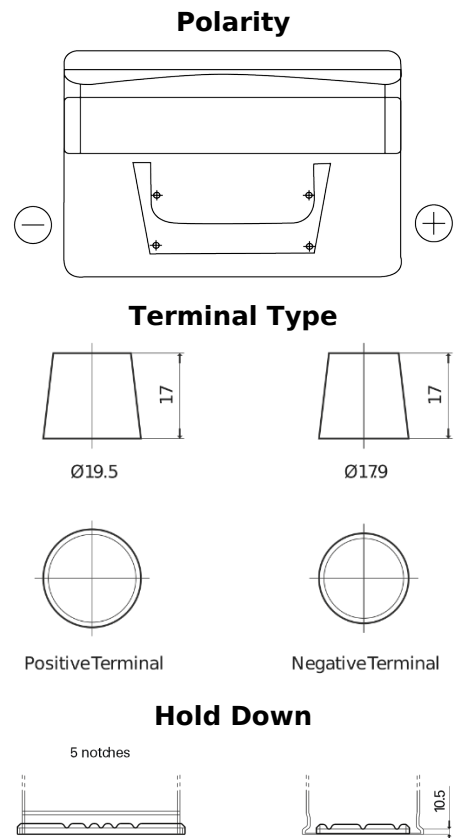

**Product overview**

Batteries for Cars

**Standard SC652**

Part number	SC652
Technology	Flooded
EAN/GTIN	3661024064866
Voltage	12 V
Capacity	65.0 Ah
CCA	540 A
Length	278 mm
Width	175 mm
Height	175 mm
Box size	LB3
Polarity	ETN 0
Terminal Type	EN taper post
Hold Down	B13
Weights (subject of variation)	14.50 kg