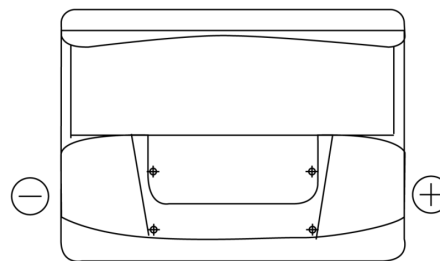

Product overview

Batteries for Cars

Standard SC550

Part number	SC550
Technology	Flooded
EAN/GTIN	3661024064804
Voltage	12 V
Capacity	55.0 Ah
CCA	460 A
Length	242 mm
Width	175 mm
Height	190 mm
Box size	L02
Polarity	ETN 0
Terminal Type	EN taper post
Hold Down	B13
Weights (subject of variation)	13.50 kg

Polarity

Terminal Type

Hold Down

Design, features and specifications are subject to change without notice. We disclaim any representation or warranty, express or implied, concerning the data or recommendations, and in no event shall be liable for any loss or damage claimed to have arisen as a result. Some products may not be available in your local market.