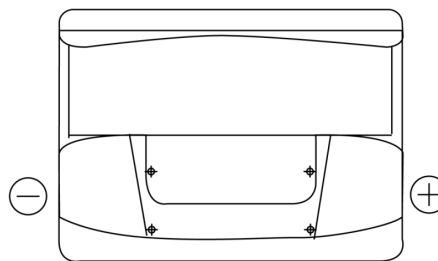

**Product overview**

Batteries for Cars

**Standard SC550**

Part number	SC550
Technology	Flooded
EAN/GTIN	3661024064804
Voltage	12 V
Capacity	55.0 Ah
CCA	460 A
Length	242 mm
Width	175 mm
Height	190 mm
Box size	L02
Polarity	ETN 0
Terminal Type	EN taper post
Hold Down	B13
Weights (subject of variation)	13.50 kg

**Polarity**

**Terminal Type**

**Hold Down**

Design, features and specifications are subject to change without notice. We disclaim any representation or warranty, express or implied, concerning the data or recommendations, and in no event shall be liable for any loss or damage claimed to have arisen as a result. Some products may not be available in your local market.