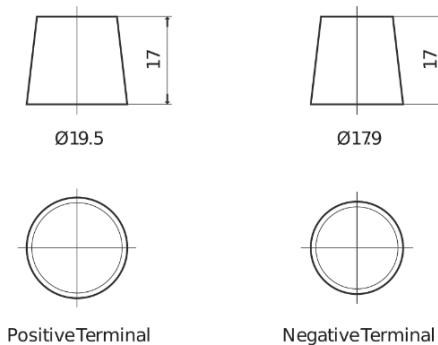

Terminal Type

Hold Down

Design, features and specifications are subject to change without notice. We disclaim any representation or warranty, express or implied, concerning the data or recommendations, and in no event shall be liable for any loss or damage claimed to have arisen as a result. Some products may not be available in your local market.