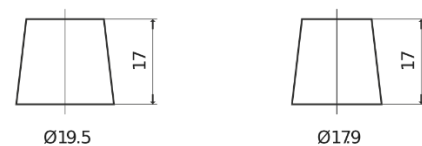

Product overview

Batteries for Cars

Power DB741

Part number	DB741
Technology	Flooded
EAN/GTIN	3661024024563
Voltage	12 V
Capacity	74 Ah
CCA	680 A
Length	278 mm
Width	175 mm
Height	190 mm
Box size	L03
Polarity	ETN 1
Terminal Type	EN taper post
Hold Down	B13
Weights (subject of variation)	16.60 kg

Polarity

Terminal Type

Positive Terminal

Negative Terminal

Hold Down

Design, features and specifications are subject to change without notice. We disclaim any representation or warranty, express or implied, concerning the data or recommendations, and in no event shall be liable for any loss or damage claimed to have arisen as a result. Some products may not be available in your local market.