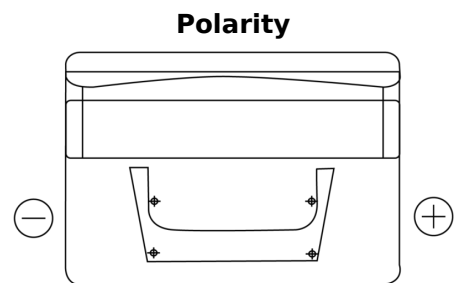

**Product overview**

Batteries for Cars

**Standard SC542**

Part number	SC542
Technology	Flooded
EAN/GTIN	3661024064859
Voltage	12 V
Capacity	54.0 Ah
CCA	500 A
Length	242 mm
Width	175 mm
Height	175 mm
Box size	LB2
Polarity	ETN 0
Terminal Type	EN taper post
Hold Down	B13
Weights (subject of variation)	12.90 kg