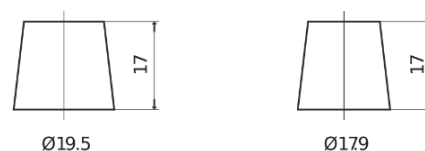

**Product overview**

Batteries for Cars

**Standard SC440**

Part number	SC440
Technology	Flooded
EAN/GTIN	3661024064781
Voltage	12 V
Capacity	44.0 Ah
CCA	360 A
Length	207 mm
Width	175 mm
Height	190 mm
Box size	L01
Polarity	ETN 0
Terminal Type	EN taper post
Hold Down	B13
Weights (subject of variation)	11.10 kg

**Polarity**

**Terminal Type**

Positive Terminal

Negative Terminal

**Hold Down**

Design, features and specifications are subject to change without notice. We disclaim any representation or warranty, express or implied, concerning the data or recommendations, and in no event shall be liable for any loss or damage claimed to have arisen as a result. Some products may not be available in your local market.