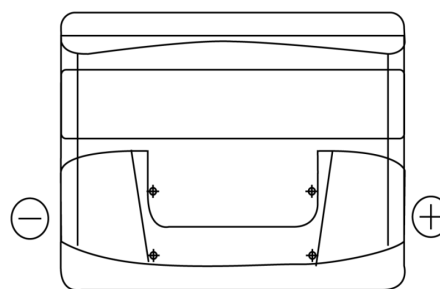

**Product overview**

Batteries for Cars

**Standard SC440**

Part number	SC440
Technology	Flooded
EAN/GTIN	3661024064781
Voltage	12 V
Capacity	44.0 Ah
CCA	360 A
Length	207 mm
Width	175 mm
Height	190 mm
Box size	L01
Polarity	ETN 0
Terminal Type	EN taper post
Hold Down	B13
Weights (subject of variation)	11.10 kg

**Polarity**

**Terminal Type**

Positive Terminal

Negative Terminal

**Hold Down**

Design, features and specifications are subject to change without notice. We disclaim any representation or warranty, express or implied, concerning the data or recommendations, and in no event shall be liable for any loss or damage claimed to have arisen as a result. Some products may not be available in your local market.