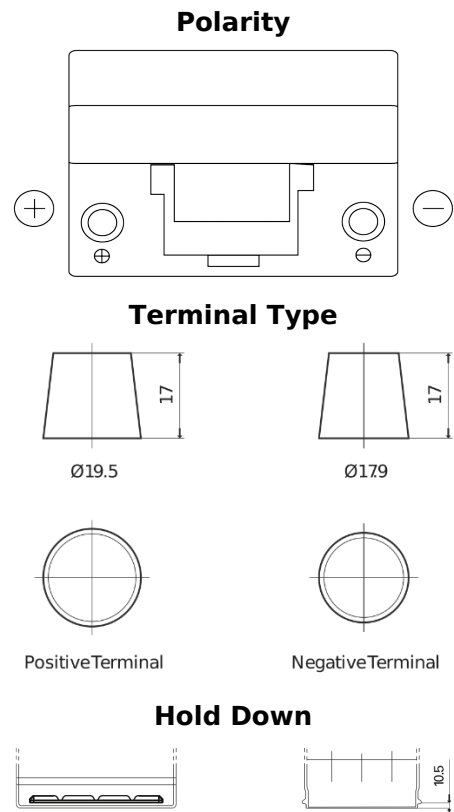

Product overview

Batteries for Cars

Superline SB955

Part number	SB955
Technology	Flooded
EAN/GTIN	3661024064460
Voltage	12 V
Capacity	95.0 Ah
CCA	760 A
Length	306 mm
Width	173 mm
Height	222 mm
Box size	D31
Polarity	ETN 1
Terminal Type	EN taper post
Hold Down	Korean B1
Weights (subject of variation)	20.60 kg