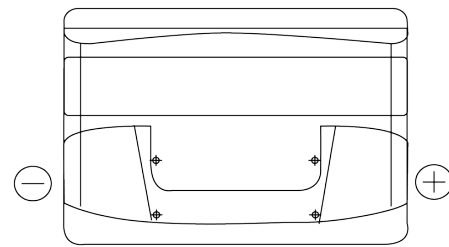

Product overview

Batteries for Cars

Technica TB740

Part number	TB740
Technology	Flooded
EAN/GTIN	3661024054553
Voltage	12 V
Capacity	74 Ah
CCA	680 A
Length	278 mm
Width	175 mm
Height	190 mm
Box size	L03
Polarity	ETN 0
Terminal Type	EN taper post
Hold Down	B13
Weights (subject of variation)	16.60 kg

Polarity

Terminal Type

Positive Terminal

Negative Terminal

Hold Down

Design, features and specifications are subject to change without notice. We disclaim any representation or warranty, express or implied, concerning the data or recommendations, and in no event shall be liable for any loss or damage claimed to have arisen as a result. Some products may not be available in your local market.