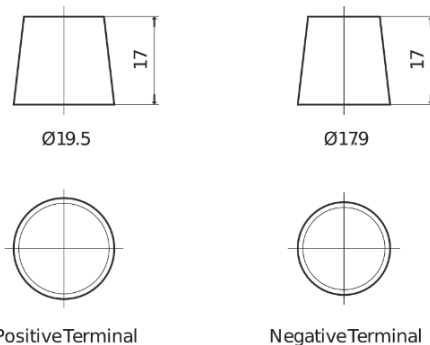

**Product overview**

Batteries for Cars

**Superline SB954**

Part number	SB954
Technology	Flooded
EAN/GTIN	3661024064453
Voltage	12 V
Capacity	95.0 Ah
CCA	760 A
Length	306 mm
Width	173 mm
Height	222 mm
Box size	D31
Polarity	ETN 0
Terminal Type	EN taper post
Hold Down	Korean B1
Weights (subject of variation)	20.60 kg

**Polarity**

**Terminal Type**

Positive Terminal

Negative Terminal

**Hold Down**

Design, features and specifications are subject to change without notice. We disclaim any representation or warranty, express or implied, concerning the data or recommendations, and in no event shall be liable for any loss or damage claimed to have arisen as a result. Some products may not be available in your local market.