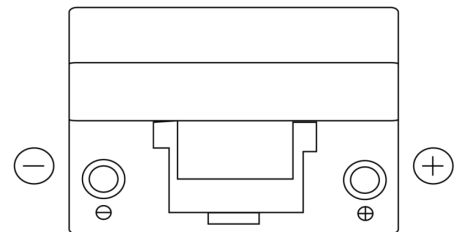

Product overview

Batteries for Cars

Superline SB954

Part number	SB954
Technology	Flooded
EAN/GTIN	3661024064453
Voltage	12 V
Capacity	95.0 Ah
CCA	760 A
Length	306 mm
Width	173 mm
Height	222 mm
Box size	D31
Polarity	ETN 0
Terminal Type	EN taper post
Hold Down	Korean B1
Weights (subject of variation)	20.60 kg

Polarity

Terminal Type

Hold Down

Design, features and specifications are subject to change without notice. We disclaim any representation or warranty, express or implied, concerning the data or recommendations, and in no event shall be liable for any loss or damage claimed to have arisen as a result. Some products may not be available in your local market.