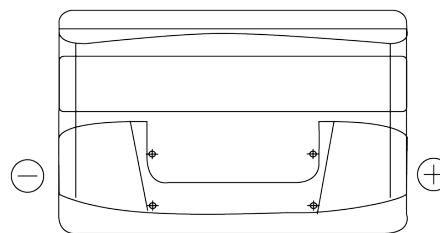

Product overview

Batteries for Cars

Superline SB950

Part number	SB950
Technology	Flooded
EAN/GTIN	3661024064583
Voltage	12 V
Capacity	95.0 Ah
CCA	800 A
Length	353 mm
Width	175 mm
Height	190 mm
Box size	L05
Polarity	ETN 0
Terminal Type	EN taper post
Hold Down	B13
Weights (subject of variation)	21.60 kg

Polarity

Terminal Type

Hold Down

Design, features and specifications are subject to change without notice. We disclaim any representation or warranty, express or implied, concerning the data or recommendations, and in no event shall be liable for any loss or damage claimed to have arisen as a result. Some products may not be available in your local market.