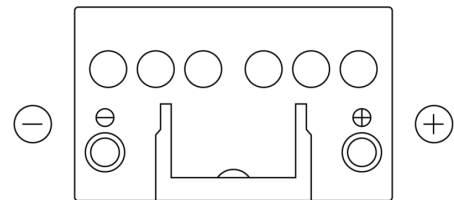

**Product overview**

Batteries for Cars

**Plus CB450**

Part number	CB450
Technology	Flooded
EAN/GTIN	3661024014496
Voltage	12 V
Capacity	45.0 Ah
CCA	330 A
Length	220 mm
Width	135 mm
Height	225 mm
Box size	E02
Polarity	ETN 0
Terminal Type	EN taper post
Hold Down	B1
Weights (subject of variation)	12.50 kg

**Polarity**

**Terminal Type**

**Hold Down**

Design, features and specifications are subject to change without notice. We disclaim any representation or warranty, express or implied, concerning the data or recommendations, and in no event shall be liable for any loss or damage claimed to have arisen as a result. Some products may not be available in your local market.