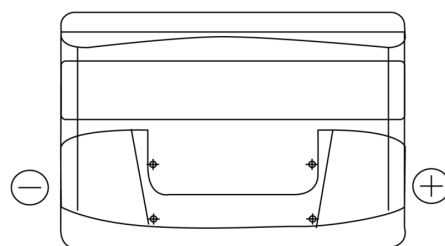

**Product overview**

Batteries for Cars

**Superline SB802**

Part number	SB802
Technology	Flooded
EAN/GTIN	3661024064651
Voltage	12 V
Capacity	80.0 Ah
CCA	700 A
Length	315 mm
Width	175 mm
Height	175 mm
Box size	LB4
Polarity	ETN 0
Terminal Type	EN taper post
Hold Down	B13
Weights (subject of variation)	17.80 kg

**Polarity**

**Terminal Type**

Positive Terminal

Negative Terminal

**Hold Down**

Design, features and specifications are subject to change without notice. We disclaim any representation or warranty, express or implied, concerning the data or recommendations, and in no event shall be liable for any loss or damage claimed to have arisen as a result. Some products may not be available in your local market.