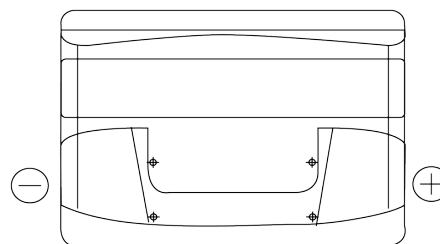

Product overview

Batteries for Cars

Superline SB802

Part number	SB802
Technology	Flooded
EAN/GTIN	3661024064651
Voltage	12 V
Capacity	80.0 Ah
CCA	700 A
Length	315 mm
Width	175 mm
Height	175 mm
Box size	LB4
Polarity	ETN 0
Terminal Type	EN taper post
Hold Down	B13
Weights (subject of variation)	17.80 kg

Polarity

Terminal Type

Positive Terminal

Negative Terminal

Hold Down

Design, features and specifications are subject to change without notice. We disclaim any representation or warranty, express or implied, concerning the data or recommendations, and in no event shall be liable for any loss or damage claimed to have arisen as a result. Some products may not be available in your local market.