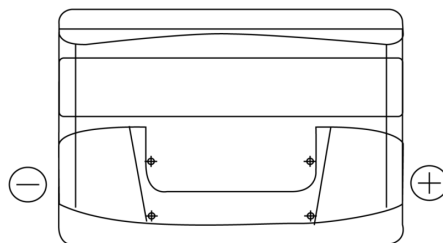

Product overview

Batteries for Cars

Superline SB802

Part number	SB802
Technology	Flooded
EAN/GTIN	3661024064651
Voltage	12 V
Capacity	80.0 Ah
CCA	700 A
Length	315 mm
Width	175 mm
Height	175 mm
Box size	LB4
Polarity	ETN 0
Terminal Type	EN taper post
Hold Down	B13
Weights (subject of variation)	17.80 kg

Polarity

Terminal Type

Hold Down

Design, features and specifications are subject to change without notice. We disclaim any representation or warranty, express or implied, concerning the data or recommendations, and in no event shall be liable for any loss or damage claimed to have arisen as a result. Some products may not be available in your local market.