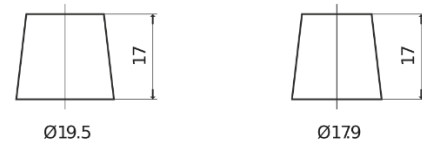

Product overview

Batteries for Cars

Power DB740

Part number	DB740
Technology	Flooded
EAN/GTIN	3661024024556
Voltage	12 V
Capacity	74 Ah
CCA	680 A
Length	278 mm
Width	175 mm
Height	190 mm
Box size	L03
Polarity	ETN 0
Terminal Type	EN taper post
Hold Down	B13
Weights (subject of variation)	16.60 kg

Polarity

Terminal Type

Positive Terminal

Negative Terminal

Hold Down

Design, features and specifications are subject to change without notice. We disclaim any representation or warranty, express or implied, concerning the data or recommendations, and in no event shall be liable for any loss or damage claimed to have arisen as a result. Some products may not be available in your local market.