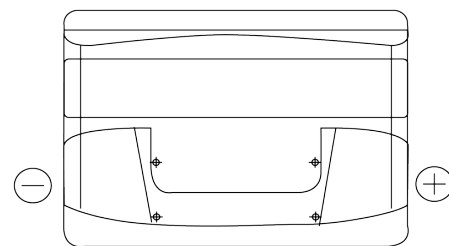

Product overview

Batteries for Cars

Superline SB800

Part number	SB800
Technology	Flooded
EAN/GTIN	3661024066242
Voltage	12 V
Capacity	80.0 Ah
CCA	640 A
Length	315 mm
Width	175 mm
Height	190 mm
Box size	L04
Polarity	ETN 0
Terminal Type	EN taper post
Hold Down	B13
Weights (subject of variation)	19.00 kg

Polarity

Terminal Type

Positive Terminal

Negative Terminal

Hold Down

Design, features and specifications are subject to change without notice. We disclaim any representation or warranty, express or implied, concerning the data or recommendations, and in no event shall be liable for any loss or damage claimed to have arisen as a result. Some products may not be available in your local market.