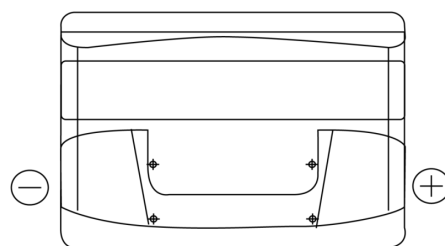

Product overview

Batteries for Cars

Superline SB800

Part number	SB800
Technology	Flooded
EAN/GTIN	3661024066242
Voltage	12 V
Capacity	80.0 Ah
CCA	640 A
Length	315 mm
Width	175 mm
Height	190 mm
Box size	L04
Polarity	ETN 0
Terminal Type	EN taper post
Hold Down	B13
Weights (subject of variation)	19.00 kg

Polarity

Terminal Type

Positive Terminal

Negative Terminal

Hold Down

Design, features and specifications are subject to change without notice. We disclaim any representation or warranty, express or implied, concerning the data or recommendations, and in no event shall be liable for any loss or damage claimed to have arisen as a result. Some products may not be available in your local market.