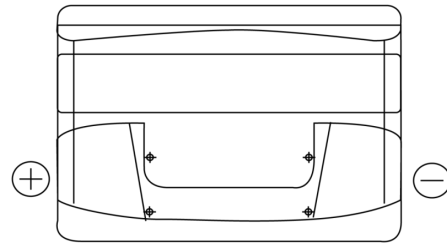

Product overview

Batteries for Cars

Superline SB741

Part number	SB741
Technology	Flooded
EAN/GTIN	3661024064569
Voltage	12 V
Capacity	74.0 Ah
CCA	680 A
Length	278 mm
Width	175 mm
Height	190 mm
Box size	L03
Polarity	ETN 1
Terminal Type	EN taper post
Hold Down	B13
Weights (subject of variation)	16.60 kg

Polarity

Terminal Type

Positive Terminal

Negative Terminal

Hold Down

Design, features and specifications are subject to change without notice. We disclaim any representation or warranty, express or implied, concerning the data or recommendations, and in no event shall be liable for any loss or damage claimed to have arisen as a result. Some products may not be available in your local market.