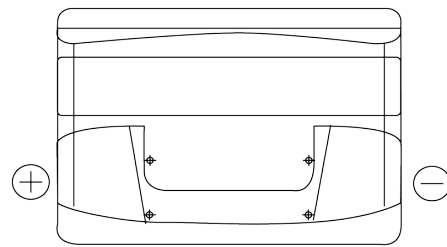

**Product overview**

Batteries for Cars

**Superline SB741**

Part number	SB741
Technology	Flooded
EAN/GTIN	3661024064569
Voltage	12 V
Capacity	74.0 Ah
CCA	680 A
Length	278 mm
Width	175 mm
Height	190 mm
Box size	L03
Polarity	ETN 1
Terminal Type	EN taper post
Hold Down	B13
Weights (subject of variation)	16.60 kg

**Polarity**

**Terminal Type**

Positive Terminal

Negative Terminal

**Hold Down**

Design, features and specifications are subject to change without notice. We disclaim any representation or warranty, express or implied, concerning the data or recommendations, and in no event shall be liable for any loss or damage claimed to have arisen as a result. Some products may not be available in your local market.