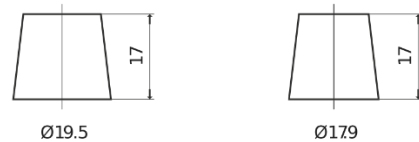

**Product overview**

Batteries for Cars

**Superline SB741**

Part number	SB741
Technology	Flooded
EAN/GTIN	3661024064569
Voltage	12 V
Capacity	74.0 Ah
CCA	680 A
Length	278 mm
Width	175 mm
Height	190 mm
Box size	L03
Polarity	ETN 1
Terminal Type	EN taper post
Hold Down	B13
Weights (subject of variation)	16.60 kg

**Polarity**

**Terminal Type**

Positive Terminal

Negative Terminal

**Hold Down**

Design, features and specifications are subject to change without notice. We disclaim any representation or warranty, express or implied, concerning the data or recommendations, and in no event shall be liable for any loss or damage claimed to have arisen as a result. Some products may not be available in your local market.