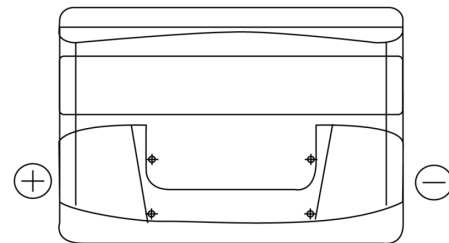

Product overview

Batteries for Cars

Superline SB741

Part number	SB741
Technology	Flooded
EAN/GTIN	3661024064569
Voltage	12 V
Capacity	74.0 Ah
CCA	680 A
Length	278 mm
Width	175 mm
Height	190 mm
Box size	L03
Polarity	ETN 1
Terminal Type	EN taper post
Hold Down	B13
Weights (subject of variation)	16.60 kg

Polarity

Terminal Type

Positive Terminal

Negative Terminal

Hold Down

Design, features and specifications are subject to change without notice. We disclaim any representation or warranty, express or implied, concerning the data or recommendations, and in no event shall be liable for any loss or damage claimed to have arisen as a result. Some products may not be available in your local market.