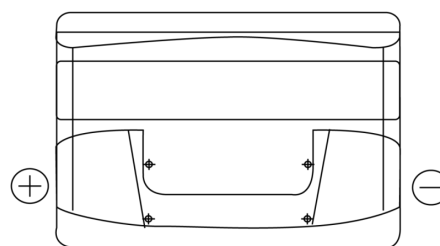

Product overview

Batteries for Cars

Superline SB741

Part number	SB741
Technology	Flooded
EAN/GTIN	3661024064569
Voltage	12 V
Capacity	74.0 Ah
CCA	680 A
Length	278 mm
Width	175 mm
Height	190 mm
Box size	L03
Polarity	ETN 1
Terminal Type	EN taper post
Hold Down	B13
Weights (subject of variation)	16.60 kg

Polarity

Terminal Type

Positive Terminal

Negative Terminal

Hold Down

Design, features and specifications are subject to change without notice. We disclaim any representation or warranty, express or implied, concerning the data or recommendations, and in no event shall be liable for any loss or damage claimed to have arisen as a result. Some products may not be available in your local market.