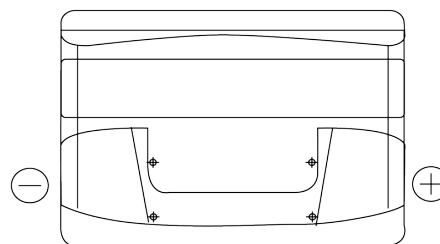

**Product overview**

Batteries for Cars

**Superline SB740**

Part number	SB740
Technology	Flooded
EAN/GTIN	3661024064552
Voltage	12 V
Capacity	74.0 Ah
CCA	680 A
Length	278 mm
Width	175 mm
Height	190 mm
Box size	L03
Polarity	ETN 0
Terminal Type	EN taper post
Hold Down	B13
Weights (subject of variation)	16.60 kg

**Polarity**

**Terminal Type**

Positive Terminal

Negative Terminal

**Hold Down**

Design, features and specifications are subject to change without notice. We disclaim any representation or warranty, express or implied, concerning the data or recommendations, and in no event shall be liable for any loss or damage claimed to have arisen as a result. Some products may not be available in your local market.