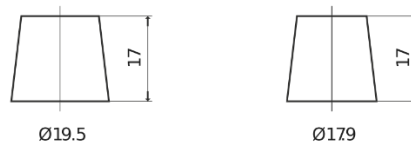

**Product overview**

Batteries for Cars

**Superline SB740**

Part number	SB740
Technology	Flooded
EAN/GTIN	3661024064552
Voltage	12 V
Capacity	74.0 Ah
CCA	680 A
Length	278 mm
Width	175 mm
Height	190 mm
Box size	L03
Polarity	ETN 0
Terminal Type	EN taper post
Hold Down	B13
Weights (subject of variation)	16.60 kg

**Polarity**

**Terminal Type**

Positive Terminal

Negative Terminal

**Hold Down**

Design, features and specifications are subject to change without notice. We disclaim any representation or warranty, express or implied, concerning the data or recommendations, and in no event shall be liable for any loss or damage claimed to have arisen as a result. Some products may not be available in your local market.