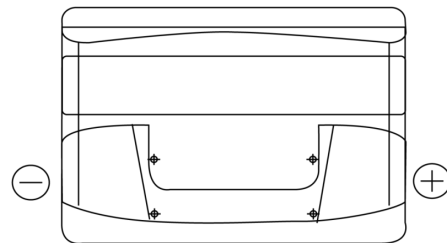

Product overview

Batteries for Cars

Superline SB740

Part number	SB740
Technology	Flooded
EAN/GTIN	3661024064552
Voltage	12 V
Capacity	74.0 Ah
CCA	680 A
Length	278 mm
Width	175 mm
Height	190 mm
Box size	L03
Polarity	ETN 0
Terminal Type	EN taper post
Hold Down	B13
Weights (subject of variation)	16.60 kg

Polarity

Terminal Type

Positive Terminal

Negative Terminal

Hold Down

Design, features and specifications are subject to change without notice. We disclaim any representation or warranty, express or implied, concerning the data or recommendations, and in no event shall be liable for any loss or damage claimed to have arisen as a result. Some products may not be available in your local market.