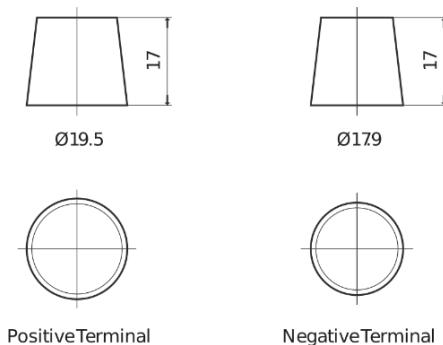

Terminal Type

Hold Down

Design, features and specifications are subject to change without notice. We disclaim any representation or warranty, express or implied, concerning the data or recommendations, and in no event shall be liable for any loss or damage claimed to have arisen as a result. Some products may not be available in your local market.