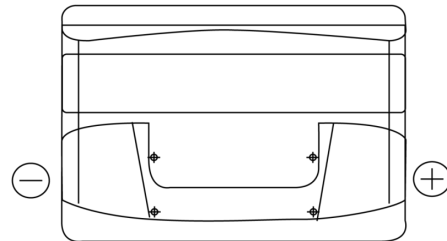

**Product overview**

Batteries for Cars

**Superline SB712**

Part number	SB712
Technology	Flooded
EAN/GTIN	3661024064644
Voltage	12 V
Capacity	71.0 Ah
CCA	670 A
Length	278 mm
Width	175 mm
Height	175 mm
Box size	LB3
Polarity	ETN 0
Terminal Type	EN taper post
Hold Down	B13
Weights (subject of variation)	15.30 kg

**Polarity**

**Terminal Type**

Positive Terminal

Negative Terminal

**Hold Down**

Design, features and specifications are subject to change without notice. We disclaim any representation or warranty, express or implied, concerning the data or recommendations, and in no event shall be liable for any loss or damage claimed to have arisen as a result. Some products may not be available in your local market.