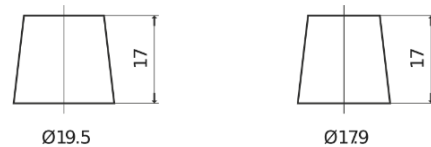

**Product overview**

Batteries for Cars

**Superline SB712**

Part number	SB712
Technology	Flooded
EAN/GTIN	3661024064644
Voltage	12 V
Capacity	71.0 Ah
CCA	670 A
Length	278 mm
Width	175 mm
Height	175 mm
Box size	LB3
Polarity	ETN 0
Terminal Type	EN taper post
Hold Down	B13
Weights (subject of variation)	15.30 kg

**Polarity**

**Terminal Type**

Positive Terminal

Negative Terminal

**Hold Down**

Design, features and specifications are subject to change without notice. We disclaim any representation or warranty, express or implied, concerning the data or recommendations, and in no event shall be liable for any loss or damage claimed to have arisen as a result. Some products may not be available in your local market.