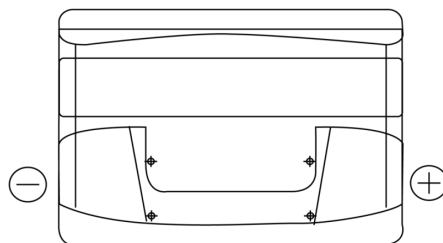

**Product overview**

Batteries for Cars

**Superline SB712**

Part number	SB712
Technology	Flooded
EAN/GTIN	3661024064644
Voltage	12 V
Capacity	71.0 Ah
CCA	670 A
Length	278 mm
Width	175 mm
Height	175 mm
Box size	LB3
Polarity	ETN 0
Terminal Type	EN taper post
Hold Down	B13
Weights (subject of variation)	15.30 kg

**Polarity**

**Terminal Type**

**Hold Down**

Design, features and specifications are subject to change without notice. We disclaim any representation or warranty, express or implied, concerning the data or recommendations, and in no event shall be liable for any loss or damage claimed to have arisen as a result. Some products may not be available in your local market.