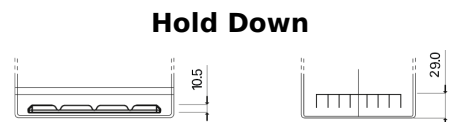

**Product overview**

Batteries for Cars

**Superline SB705**

Part number	SB705
Technology	Flooded
EAN/GTIN	3661024064446
Voltage	12 V
Capacity	70.0 Ah
CCA	540 A
Length	270 mm
Width	173 mm
Height	222 mm
Box size	D26
Polarity	ETN 1
Terminal Type	EN taper post
Hold Down	Korean B1+B6
Weights (subject of variation)	16.10 kg