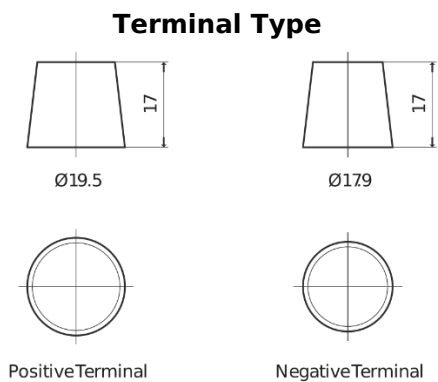

**Product overview**

Batteries for Cars

**Superline SB705**

Part number	SB705
Technology	Flooded
EAN/GTIN	3661024064446
Voltage	12 V
Capacity	70.0 Ah
CCA	540 A
Length	270 mm
Width	173 mm
Height	222 mm
Box size	D26
Polarity	ETN 1
Terminal Type	EN taper post
Hold Down	Korean B1+B6
Weights (subject of variation)	16.10 kg