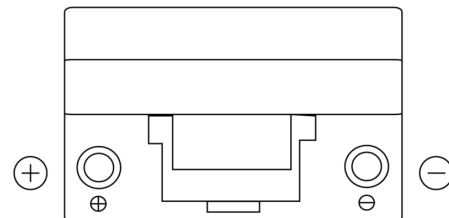

Product overview

Batteries for Cars

Superline SB705

Part number	SB705
Technology	Flooded
EAN/GTIN	3661024064446
Voltage	12 V
Capacity	70.0 Ah
CCA	540 A
Length	270 mm
Width	173 mm
Height	222 mm
Box size	D26
Polarity	ETN 1
Terminal Type	EN taper post
Hold Down	Korean B1+B6
Weights (subject of variation)	16.10 kg

Polarity

Terminal Type

Positive Terminal

Negative Terminal

Hold Down

Design, features and specifications are subject to change without notice. We disclaim any representation or warranty, express or implied, concerning the data or recommendations, and in no event shall be liable for any loss or damage claimed to have arisen as a result. Some products may not be available in your local market.