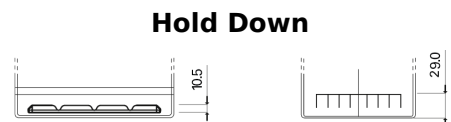

Product overview

Batteries for Cars

Superline SB704

| | |
|--------------------------------|---------------|
| Part number | SB704 |
| Technology | Flooded |
| EAN/GTIN | 3661024064439 |
| Voltage | 12 V |
| Capacity | 70.0 Ah |
| CCA | 540 A |
| Length | 270 mm |
| Width | 173 mm |
| Height | 222 mm |
| Box size | D26 |
| Polarity | ETN 0 |
| Terminal Type | EN taper post |
| Hold Down | Korean B1+B6 |
| Weights (subject of variation) | 16.10 kg |