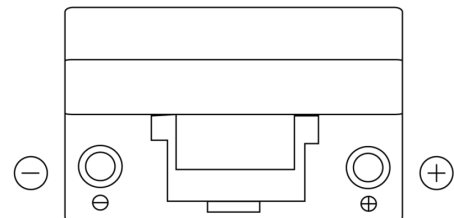

**Product overview**

Batteries for Cars

**Superline SB704**

Part number	SB704
Technology	Flooded
EAN/GTIN	3661024064439
Voltage	12 V
Capacity	70.0 Ah
CCA	540 A
Length	270 mm
Width	173 mm
Height	222 mm
Box size	D26
Polarity	ETN 0
Terminal Type	EN taper post
Hold Down	Korean B1+B6
Weights (subject of variation)	16.10 kg

**Polarity**

**Terminal Type**

Positive Terminal

Negative Terminal

**Hold Down**

Design, features and specifications are subject to change without notice. We disclaim any representation or warranty, express or implied, concerning the data or recommendations, and in no event shall be liable for any loss or damage claimed to have arisen as a result. Some products may not be available in your local market.