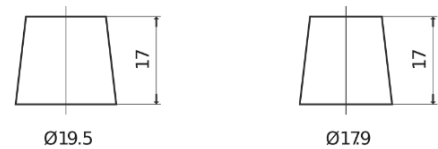

**Product overview**

Batteries for Cars

**Superline SB704**

Part number	SB704
Technology	Flooded
EAN/GTIN	3661024064439
Voltage	12 V
Capacity	70.0 Ah
CCA	540 A
Length	270 mm
Width	173 mm
Height	222 mm
Box size	D26
Polarity	ETN 0
Terminal Type	EN taper post
Hold Down	Korean B1+B6
Weights (subject of variation)	16.10 kg

**Polarity**

**Terminal Type**

Positive Terminal

Negative Terminal

**Hold Down**

Design, features and specifications are subject to change without notice. We disclaim any representation or warranty, express or implied, concerning the data or recommendations, and in no event shall be liable for any loss or damage claimed to have arisen as a result. Some products may not be available in your local market.