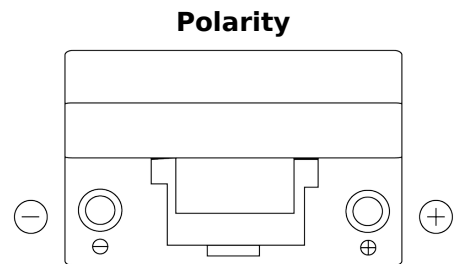

Product overview

Batteries for Cars

Superline SB704

| | |
|--------------------------------|---------------|
| Part number | SB704 |
| Technology | Flooded |
| EAN/GTIN | 3661024064439 |
| Voltage | 12 V |
| Capacity | 70.0 Ah |
| CCA | 540 A |
| Length | 270 mm |
| Width | 173 mm |
| Height | 222 mm |
| Box size | D26 |
| Polarity | ETN 0 |
| Terminal Type | EN taper post |
| Hold Down | Korean B1+B6 |
| Weights (subject of variation) | 16.10 kg |