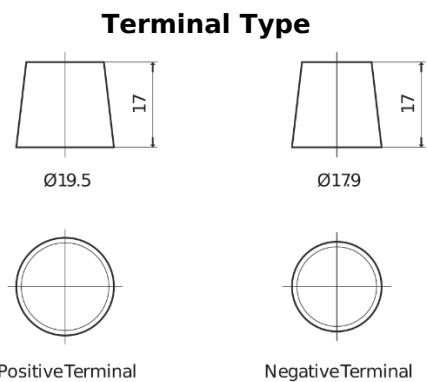

Product overview

Batteries for Cars

Superline SB704

| | |
|--------------------------------|---------------|
| Part number | SB704 |
| Technology | Flooded |
| EAN/GTIN | 3661024064439 |
| Voltage | 12 V |
| Capacity | 70.0 Ah |
| CCA | 540 A |
| Length | 270 mm |
| Width | 173 mm |
| Height | 222 mm |
| Box size | D26 |
| Polarity | ETN 0 |
| Terminal Type | EN taper post |
| Hold Down | Korean B1+B6 |
| Weights (subject of variation) | 16.10 kg |