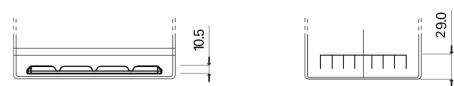

**Product overview**

Batteries for Cars

**Superline SB704**

Part number	SB704
Technology	Flooded
EAN/GTIN	3661024064439
Voltage	12 V
Capacity	70.0 Ah
CCA	540 A
Length	270 mm
Width	173 mm
Height	222 mm
Box size	D26
Polarity	ETN 0
Terminal Type	EN taper post
Hold Down	Korean B1+B6
Weights (subject of variation)	16.10 kg

**Polarity**

**Terminal Type**

Positive Terminal

Negative Terminal

**Hold Down**

Design, features and specifications are subject to change without notice. We disclaim any representation or warranty, express or implied, concerning the data or recommendations, and in no event shall be liable for any loss or damage claimed to have arisen as a result. Some products may not be available in your local market.