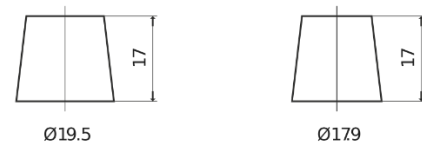

Product overview

Batteries for Cars

Superline SB621

Part number	SB621
Technology	Flooded
EAN/GTIN	3661024064545
Voltage	12 V
Capacity	62.0 Ah
CCA	540 A
Length	242 mm
Width	175 mm
Height	190 mm
Box size	L02
Polarity	ETN 1
Terminal Type	EN taper post
Hold Down	B13
Weights (subject of variation)	14.20 kg

Polarity

Terminal Type

Positive Terminal

Negative Terminal

Hold Down

Design, features and specifications are subject to change without notice. We disclaim any representation or warranty, express or implied, concerning the data or recommendations, and in no event shall be liable for any loss or damage claimed to have arisen as a result. Some products may not be available in your local market.