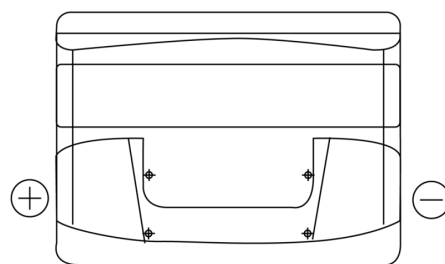

Product overview

Batteries for Cars

Superline SB621

Part number	SB621
Technology	Flooded
EAN/GTIN	3661024064545
Voltage	12 V
Capacity	62.0 Ah
CCA	540 A
Length	242 mm
Width	175 mm
Height	190 mm
Box size	L02
Polarity	ETN 1
Terminal Type	EN taper post
Hold Down	B13
Weights (subject of variation)	14.20 kg

Polarity

Terminal Type

Positive Terminal

Negative Terminal

Hold Down

Design, features and specifications are subject to change without notice. We disclaim any representation or warranty, express or implied, concerning the data or recommendations, and in no event shall be liable for any loss or damage claimed to have arisen as a result. Some products may not be available in your local market.