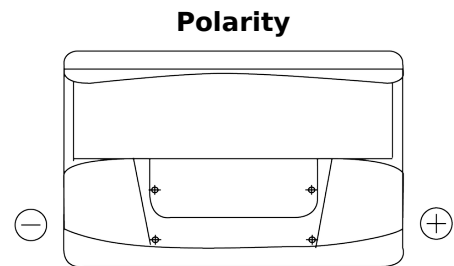

**Product overview**

Batteries for Cars

**Standard TC700**

Part number	TC700
Technology	Flooded
EAN/GTIN	3661024054829
Voltage	12 V
Capacity	70 Ah
CCA	640 A
Length	278 mm
Width	175 mm
Height	190 mm
Box size	L03
Polarity	ETN 0
Terminal Type	EN taper post
Hold Down	B13
Weights (subject of variation)	16.00 kg