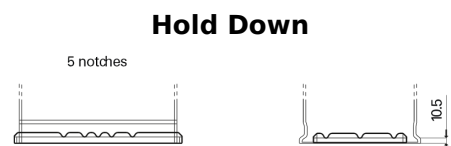

**Product overview**

Batteries for Cars

**Standard TC700**

Part number	TC700
Technology	Flooded
EAN/GTIN	3661024054829
Voltage	12 V
Capacity	70 Ah
CCA	640 A
Length	278 mm
Width	175 mm
Height	190 mm
Box size	L03
Polarity	ETN 0
Terminal Type	EN taper post
Hold Down	B13
Weights (subject of variation)	16.00 kg