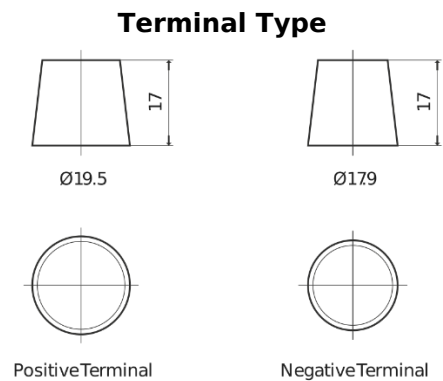

**Product overview**

Batteries for Cars

**Standard TC700**

Part number	TC700
Technology	Flooded
EAN/GTIN	3661024054829
Voltage	12 V
Capacity	70 Ah
CCA	640 A
Length	278 mm
Width	175 mm
Height	190 mm
Box size	L03
Polarity	ETN 0
Terminal Type	EN taper post
Hold Down	B13
Weights (subject of variation)	16.00 kg