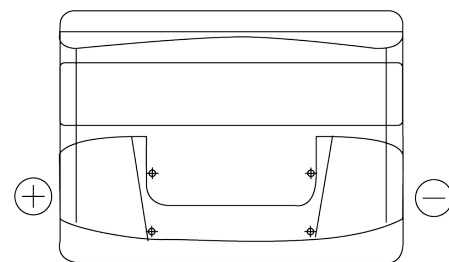

Product overview

Batteries for Cars

Superline SB621

Part number	SB621
Technology	Flooded
EAN/GTIN	3661024064545
Voltage	12 V
Capacity	62.0 Ah
CCA	540 A
Length	242 mm
Width	175 mm
Height	190 mm
Box size	L02
Polarity	ETN 1
Terminal Type	EN taper post
Hold Down	B13
Weights (subject of variation)	14.20 kg

Polarity

Terminal Type

Positive Terminal

Negative Terminal

Hold Down

Design, features and specifications are subject to change without notice. We disclaim any representation or warranty, express or implied, concerning the data or recommendations, and in no event shall be liable for any loss or damage claimed to have arisen as a result. Some products may not be available in your local market.