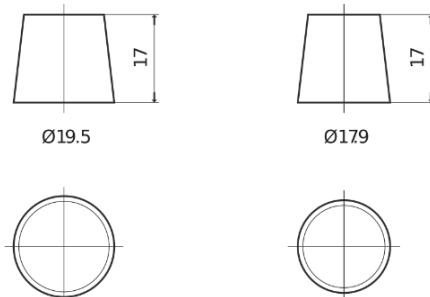

Product overview

Batteries for Cars

Superline SB621

Part number	SB621
Technology	Flooded
EAN/GTIN	3661024064545
Voltage	12 V
Capacity	62.0 Ah
CCA	540 A
Length	242 mm
Width	175 mm
Height	190 mm
Box size	L02
Polarity	ETN 1
Terminal Type	EN taper post
Hold Down	B13
Weights (subject of variation)	14.20 kg

Polarity

Terminal Type

Positive Terminal

Negative Terminal

Hold Down

Design, features and specifications are subject to change without notice. We disclaim any representation or warranty, express or implied, concerning the data or recommendations, and in no event shall be liable for any loss or damage claimed to have arisen as a result. Some products may not be available in your local market.