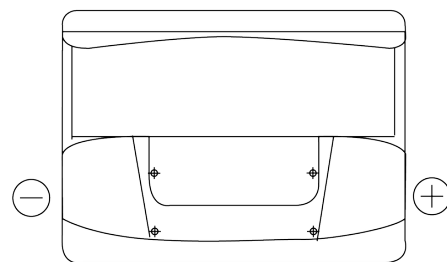

**Product overview**

Batteries for Cars

**Superline SB620**

Part number	SB620
Technology	Flooded
EAN/GTIN	3661024064538
Voltage	12 V
Capacity	62.0 Ah
CCA	540 A
Length	242 mm
Width	175 mm
Height	190 mm
Box size	L02
Polarity	ETN 0
Terminal Type	EN taper post
Hold Down	B13
Weights (subject of variation)	14.20 kg

**Polarity**

**Terminal Type**

Positive Terminal

Negative Terminal

**Hold Down**

Design, features and specifications are subject to change without notice. We disclaim any representation or warranty, express or implied, concerning the data or recommendations, and in no event shall be liable for any loss or damage claimed to have arisen as a result. Some products may not be available in your local market.