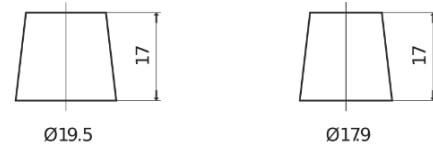

Terminal Type

Positive Terminal   Negative Terminal