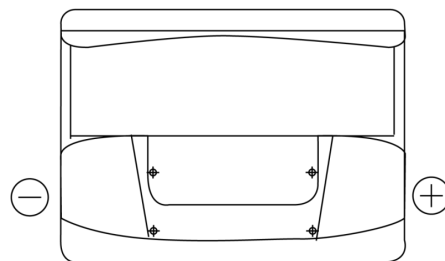

**Product overview**

Batteries for Cars

**Superline SB620**

Part number	SB620
Technology	Flooded
EAN/GTIN	3661024064538
Voltage	12 V
Capacity	62.0 Ah
CCA	540 A
Length	242 mm
Width	175 mm
Height	190 mm
Box size	L02
Polarity	ETN 0
Terminal Type	EN taper post
Hold Down	B13
Weights (subject of variation)	14.20 kg

**Polarity**

**Terminal Type**

**Hold Down**

Design, features and specifications are subject to change without notice. We disclaim any representation or warranty, express or implied, concerning the data or recommendations, and in no event shall be liable for any loss or damage claimed to have arisen as a result. Some products may not be available in your local market.