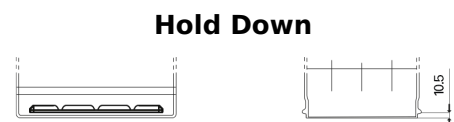

Product overview

Batteries for Cars

Superline SB605

Part number	SB605
Technology	Flooded
EAN/GTIN	3661024064422
Voltage	12 V
Capacity	60.0 Ah
CCA	480 A
Length	230 mm
Width	173 mm
Height	222 mm
Box size	D23
Polarity	ETN 1
Terminal Type	EN taper post
Hold Down	Korean B1
Weights (subject of variation)	14.60 kg