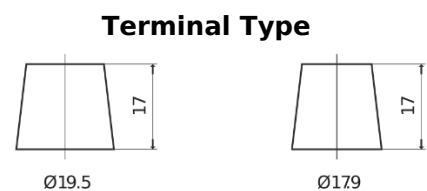

Product overview

Batteries for Cars

Superline SB605

Part number	SB605
Technology	Flooded
EAN/GTIN	3661024064422
Voltage	12 V
Capacity	60.0 Ah
CCA	480 A
Length	230 mm
Width	173 mm
Height	222 mm
Box size	D23
Polarity	ETN 1
Terminal Type	EN taper post
Hold Down	Korean B1
Weights (subject of variation)	14.60 kg