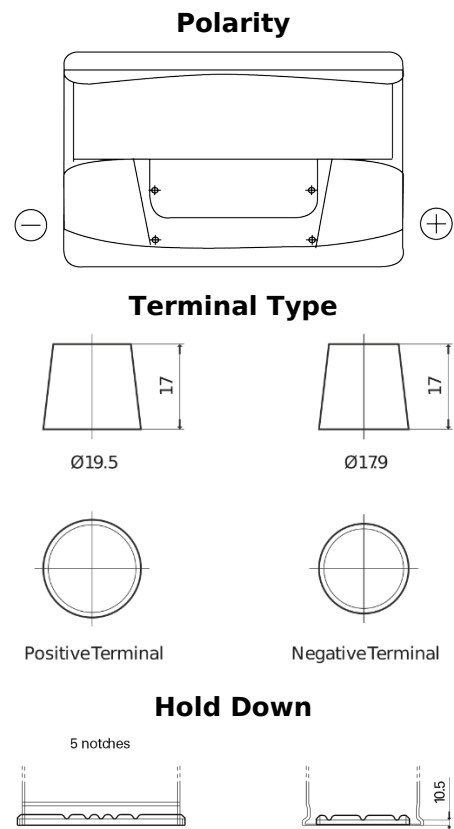

Product overview

Batteries for Cars

Standard CC700

Part number	CC700
Technology	Flooded
EAN/GTIN	3661024014823
Voltage	12 V
Capacity	70 Ah
CCA	640 A
Length	278 mm
Width	175 mm
Height	190 mm
Box size	L03
Polarity	ETN 0
Terminal Type	EN taper post
Hold Down	B13
Weights (subject of variation)	16.00 kg