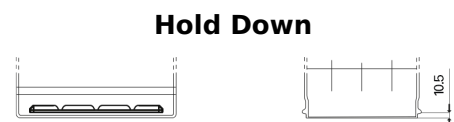

**Product overview**

Batteries for Cars

**Superline SB604**

Part number	SB604
Technology	Flooded
EAN/GTIN	3661024064415
Voltage	12 V
Capacity	60.0 Ah
CCA	480 A
Length	230 mm
Width	173 mm
Height	222 mm
Box size	D23
Polarity	ETN 0
Terminal Type	EN taper post
Hold Down	Korean B1
Weights (subject of variation)	14.60 kg