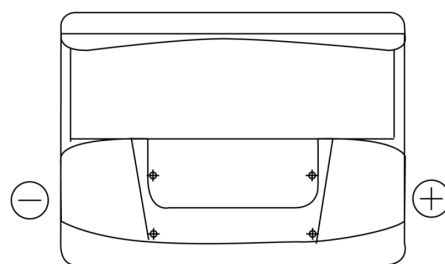

Product overview

Batteries for Cars

Superline SB602

Part number	SB602
Technology	Flooded
EAN/GTIN	3661024064637
Voltage	12 V
Capacity	60.0 Ah
CCA	540 A
Length	242 mm
Width	175 mm
Height	175 mm
Box size	LB2
Polarity	ETN 0
Terminal Type	EN taper post
Hold Down	B13
Weights (subject of variation)	12.90 kg

Polarity

Terminal Type

Hold Down

Design, features and specifications are subject to change without notice. We disclaim any representation or warranty, express or implied, concerning the data or recommendations, and in no event shall be liable for any loss or damage claimed to have arisen as a result. Some products may not be available in your local market.