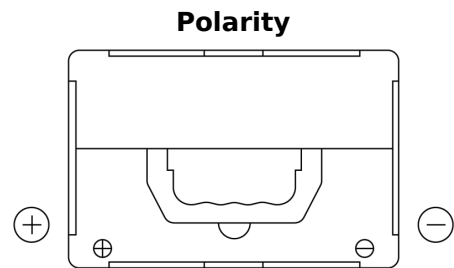

Product overview

Batteries for Cars

Superline SB558

Part number	SB558
Technology	Flooded
EAN/GTIN	3661024066556
Voltage	12 V
Capacity	55.0 Ah
CCA	620 A
Length	230 mm
Width	180 mm
Height	186 mm
Box size	G75
Polarity	ETN 1
Terminal Type	SAE S 3/8" side Terminal
Hold Down	B7
Weights (subject of variation)	14.20 kg