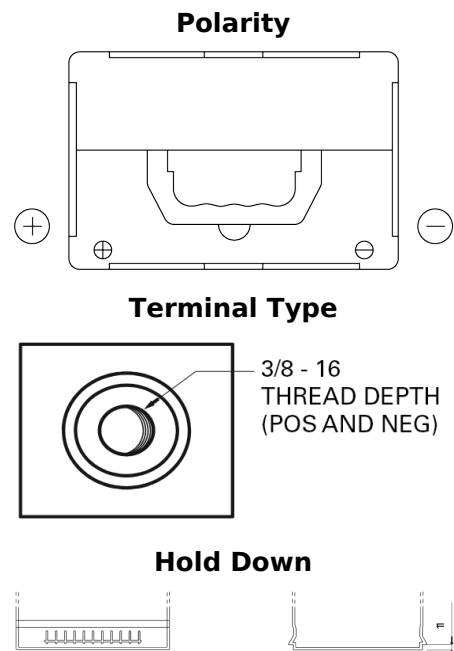

Product overview

Batteries for Cars

Superline SB558

| | |
|--------------------------------|--------------------------|
| Part number | SB558 |
| Technology | Flooded |
| EAN/GTIN | 3661024066556 |
| Voltage | 12 V |
| Capacity | 55.0 Ah |
| CCA | 620 A |
| Length | 230 mm |
| Width | 180 mm |
| Height | 186 mm |
| Box size | G75 |
| Polarity | ETN 1 |
| Terminal Type | SAE S 3/8" side Terminal |
| Hold Down | B7 |
| Weights (subject of variation) | 14.20 kg |