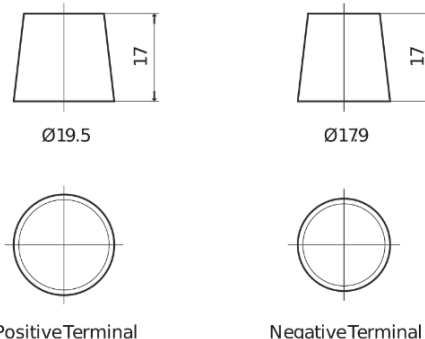

Terminal Type

Hold Down

Design, features and specifications are subject to change without notice. We disclaim any representation or warranty, express or implied, concerning the data or recommendations, and in no event shall be liable for any loss or damage claimed to have arisen as a result. Some products may not be available in your local market.