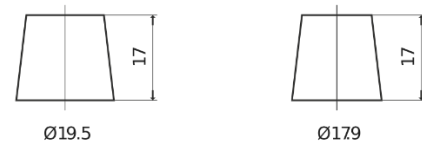

Product overview

Batteries for Cars

Superline SB455

Part number	SB455
Technology	Flooded
EAN/GTIN	3661024064385
Voltage	12 V
Capacity	45.0 Ah
CCA	330 A
Length	237 mm
Width	127 mm
Height	227 mm
Box size	B24
Polarity	ETN 1
Terminal Type	EN taper post
Hold Down	B0
Weights (subject of variation)	11.40 kg

Polarity

Terminal Type

Positive Terminal

Negative Terminal

Hold Down

Design, features and specifications are subject to change without notice. We disclaim any representation or warranty, express or implied, concerning the data or recommendations, and in no event shall be liable for any loss or damage claimed to have arisen as a result. Some products may not be available in your local market.