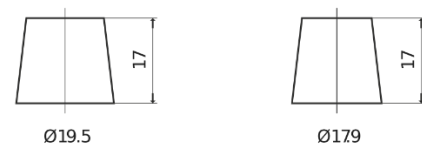

Product overview

Batteries for Cars

Superline SB454

Part number	SB454
Technology	Flooded
EAN/GTIN	3661024064378
Voltage	12 V
Capacity	45.0 Ah
CCA	330 A
Length	237 mm
Width	127 mm
Height	227 mm
Box size	B24
Polarity	ETN 0
Terminal Type	EN taper post
Hold Down	B0
Weights (subject of variation)	11.40 kg

Polarity

Terminal Type

Positive Terminal

Negative Terminal

Hold Down

Design, features and specifications are subject to change without notice. We disclaim any representation or warranty, express or implied, concerning the data or recommendations, and in no event shall be liable for any loss or damage claimed to have arisen as a result. Some products may not be available in your local market.