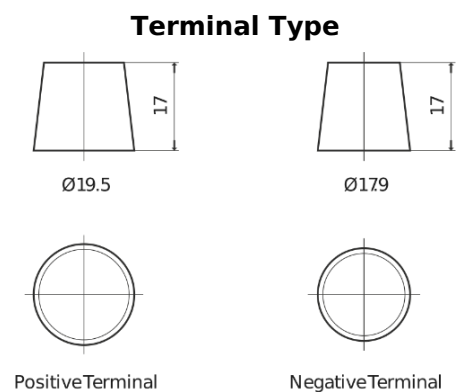

Product overview

Batteries for Cars

Superline SB454

Part number	SB454
Technology	Flooded
EAN/GTIN	3661024064378
Voltage	12 V
Capacity	45.0 Ah
CCA	330 A
Length	237 mm
Width	127 mm
Height	227 mm
Box size	B24
Polarity	ETN 0
Terminal Type	EN taper post
Hold Down	B0
Weights (subject of variation)	11.40 kg