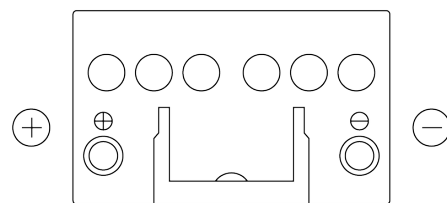

**Product overview**

Batteries for Cars

**Superline SB451**

Part number	SB451
Technology	Flooded
EAN/GTIN	3661024064484
Voltage	12 V
Capacity	45.0 Ah
CCA	330 A
Length	220 mm
Width	135 mm
Height	225 mm
Box size	E02
Polarity	ETN 1
Terminal Type	EN taper post
Hold Down	B1
Weights (subject of variation)	12.50 kg

**Polarity**

**Terminal Type**

Positive Terminal

Negative Terminal

**Hold Down**

Design, features and specifications are subject to change without notice. We disclaim any representation or warranty, express or implied, concerning the data or recommendations, and in no event shall be liable for any loss or damage claimed to have arisen as a result. Some products may not be available in your local market.