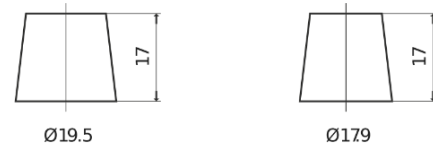

**Product overview**

Batteries for Cars

**Superline SB451**

Part number	SB451
Technology	Flooded
EAN/GTIN	3661024064484
Voltage	12 V
Capacity	45.0 Ah
CCA	330 A
Length	220 mm
Width	135 mm
Height	225 mm
Box size	E02
Polarity	ETN 1
Terminal Type	EN taper post
Hold Down	B1
Weights (subject of variation)	12.50 kg

**Polarity**

**Terminal Type**

Positive Terminal

Negative Terminal

**Hold Down**

Design, features and specifications are subject to change without notice. We disclaim any representation or warranty, express or implied, concerning the data or recommendations, and in no event shall be liable for any loss or damage claimed to have arisen as a result. Some products may not be available in your local market.