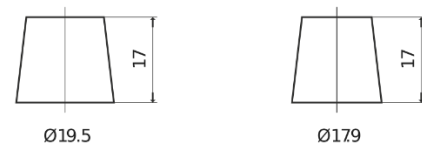

**Product overview**

Batteries for Cars

**Superline SB450**

Part number	SB450
Technology	Flooded
EAN/GTIN	3661024064491
Voltage	12 V
Capacity	45.0 Ah
CCA	330 A
Length	220 mm
Width	135 mm
Height	225 mm
Box size	E02
Polarity	ETN 0
Terminal Type	EN taper post
Hold Down	B1
Weights (subject of variation)	12.50 kg

**Polarity**

**Terminal Type**

Positive Terminal

Negative Terminal

**Hold Down**

Design, features and specifications are subject to change without notice. We disclaim any representation or warranty, express or implied, concerning the data or recommendations, and in no event shall be liable for any loss or damage claimed to have arisen as a result. Some products may not be available in your local market.