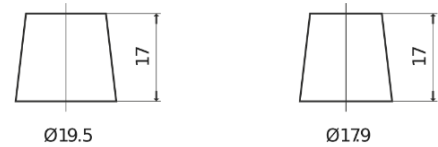

**Product overview**

Batteries for Cars

**Superline SB450**

Part number	SB450
Technology	Flooded
EAN/GTIN	3661024064491
Voltage	12 V
Capacity	45.0 Ah
CCA	330 A
Length	220 mm
Width	135 mm
Height	225 mm
Box size	E02
Polarity	ETN 0
Terminal Type	EN taper post
Hold Down	B1
Weights (subject of variation)	12.50 kg

**Polarity**

**Terminal Type**

Positive Terminal

Negative Terminal

**Hold Down**

Design, features and specifications are subject to change without notice. We disclaim any representation or warranty, express or implied, concerning the data or recommendations, and in no event shall be liable for any loss or damage claimed to have arisen as a result. Some products may not be available in your local market.