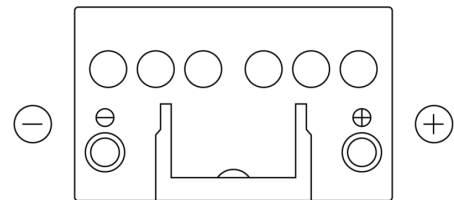

**Product overview**

Batteries for Cars

**Superline SB450**

Part number	SB450
Technology	Flooded
EAN/GTIN	3661024064491
Voltage	12 V
Capacity	45.0 Ah
CCA	330 A
Length	220 mm
Width	135 mm
Height	225 mm
Box size	E02
Polarity	ETN 0
Terminal Type	EN taper post
Hold Down	B1
Weights (subject of variation)	12.50 kg

**Polarity**

**Terminal Type**

Positive Terminal

Negative Terminal

**Hold Down**

Design, features and specifications are subject to change without notice. We disclaim any representation or warranty, express or implied, concerning the data or recommendations, and in no event shall be liable for any loss or damage claimed to have arisen as a result. Some products may not be available in your local market.