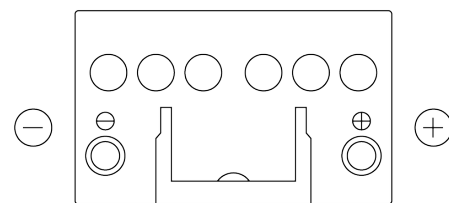

**Product overview**

Batteries for Cars

**Superline SB450**

Part number	SB450
Technology	Flooded
EAN/GTIN	3661024064491
Voltage	12 V
Capacity	45.0 Ah
CCA	330 A
Length	220 mm
Width	135 mm
Height	225 mm
Box size	E02
Polarity	ETN 0
Terminal Type	EN taper post
Hold Down	B1
Weights (subject of variation)	12.50 kg

**Polarity**

**Terminal Type**

Positive Terminal

Negative Terminal

**Hold Down**

Design, features and specifications are subject to change without notice. We disclaim any representation or warranty, express or implied, concerning the data or recommendations, and in no event shall be liable for any loss or damage claimed to have arisen as a result. Some products may not be available in your local market.