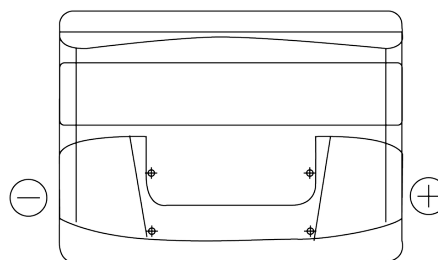

Product overview

Batteries for Cars

Superline SB442

Part number	SB442
Technology	Flooded
EAN/GTIN	3661024064606
Voltage	12 V
Capacity	44.0 Ah
CCA	420 A
Length	207 mm
Width	175 mm
Height	175 mm
Box size	LB1
Polarity	ETN 0
Terminal Type	EN taper post
Hold Down	B13
Weights (subject of variation)	10.60 kg

Polarity

Terminal Type

Positive Terminal

Negative Terminal

Hold Down

Design, features and specifications are subject to change without notice. We disclaim any representation or warranty, express or implied, concerning the data or recommendations, and in no event shall be liable for any loss or damage claimed to have arisen as a result. Some products may not be available in your local market.