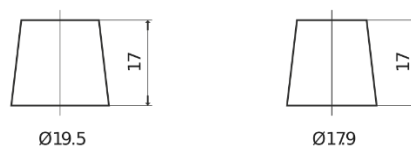

**Product overview**

Batteries for Cars

**Superline SB440**

Part number	SB440
Technology	Flooded
EAN/GTIN	3661024064507
Voltage	12 V
Capacity	44.0 Ah
CCA	400 A
Length	175 mm
Width	175 mm
Height	190 mm
Box size	L00
Polarity	ETN 0
Terminal Type	EN taper post
Hold Down	B13
Weights (subject of variation)	10.70 kg

**Polarity**

**Terminal Type**

Positive Terminal

Negative Terminal

**Hold Down**

Design, features and specifications are subject to change without notice. We disclaim any representation or warranty, express or implied, concerning the data or recommendations, and in no event shall be liable for any loss or damage claimed to have arisen as a result. Some products may not be available in your local market.