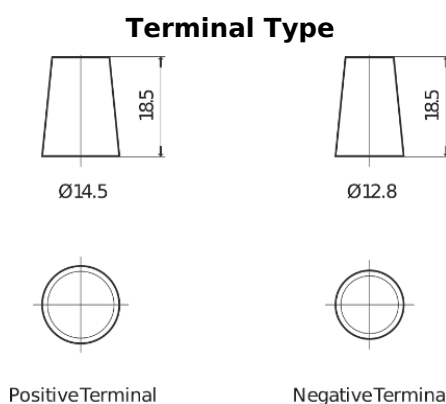

Product overview

Batteries for Cars

Superline SB357

Part number	SB357
Technology	Flooded
EAN/GTIN	3661024064347
Voltage	12 V
Capacity	35.0 Ah
CCA	240 A
Length	187 mm
Width	127 mm
Height	220 mm
Box size	B19
Polarity	ETN 1
Terminal Type	JIS taper post
Hold Down	B0
Weights (subject of variation)	8.90 kg