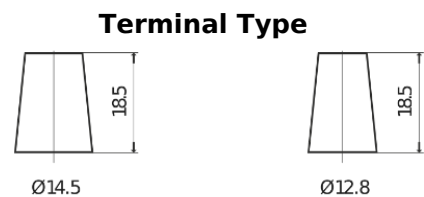

Product overview

Batteries for Cars

Superline SB357

Part number	SB357
Technology	Flooded
EAN/GTIN	3661024064347
Voltage	12 V
Capacity	35.0 Ah
CCA	240 A
Length	187 mm
Width	127 mm
Height	220 mm
Box size	B19
Polarity	ETN 1
Terminal Type	JIS taper post
Hold Down	B0
Weights (subject of variation)	8.90 kg