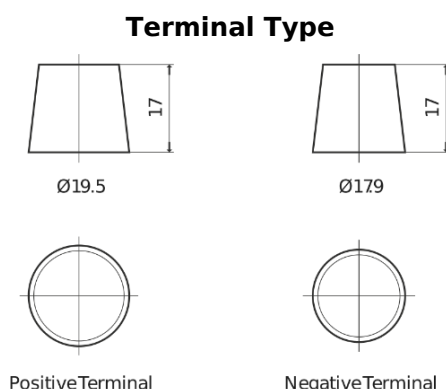

Product overview

Batteries for Cars

Powerline SA955

Part number	SA955
Technology	Flooded
EAN/GTIN	3661024064194
Voltage	12 V
Capacity	95.0 Ah
CCA	800 A
Length	306 mm
Width	173 mm
Height	222 mm
Box size	D31
Polarity	ETN 1
Terminal Type	EN taper post
Hold Down	Korean B1
Weights (subject of variation)	21.40 kg