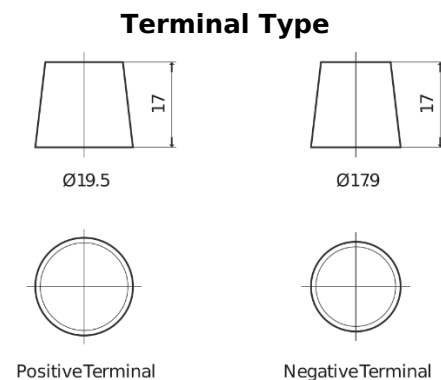

**Product overview**

Batteries for Cars

**Powerline SA955**

Part number	SA955
Technology	Flooded
EAN/GTIN	3661024064194
Voltage	12 V
Capacity	95.0 Ah
CCA	800 A
Length	306 mm
Width	173 mm
Height	222 mm
Box size	D31
Polarity	ETN 1
Terminal Type	EN taper post
Hold Down	Korean B1
Weights (subject of variation)	21.40 kg