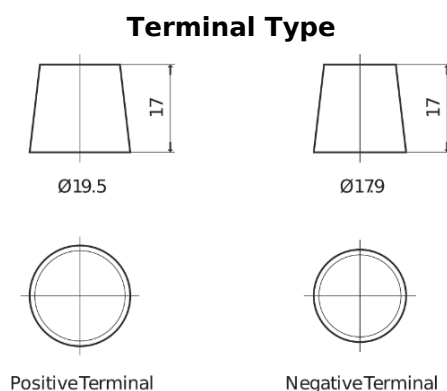

Product overview

Batteries for Cars

Powerline SA955

Part number	SA955
Technology	Flooded
EAN/GTIN	3661024064194
Voltage	12 V
Capacity	95.0 Ah
CCA	800 A
Length	306 mm
Width	173 mm
Height	222 mm
Box size	D31
Polarity	ETN 1
Terminal Type	EN taper post
Hold Down	Korean B1
Weights (subject of variation)	21.40 kg