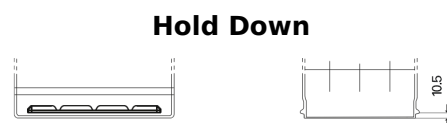

**Product overview**

Batteries for Cars

**Powerline SA955**

Part number	SA955
Technology	Flooded
EAN/GTIN	3661024064194
Voltage	12 V
Capacity	95.0 Ah
CCA	800 A
Length	306 mm
Width	173 mm
Height	222 mm
Box size	D31
Polarity	ETN 1
Terminal Type	EN taper post
Hold Down	Korean B1
Weights (subject of variation)	21.40 kg