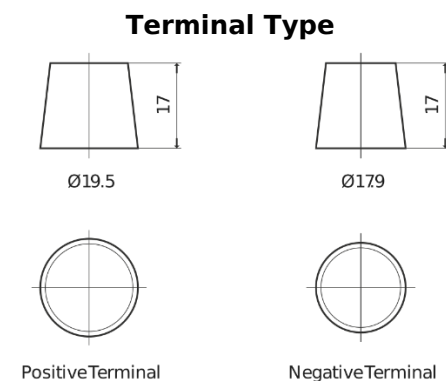

Product overview

Batteries for Cars

Powerline SA954

Part number	SA954
Technology	Flooded
EAN/GTIN	3661024064187
Voltage	12 V
Capacity	95.0 Ah
CCA	800 A
Length	306 mm
Width	173 mm
Height	222 mm
Box size	D31
Polarity	ETN 0
Terminal Type	EN taper post
Hold Down	Korean B1
Weights (subject of variation)	21.40 kg