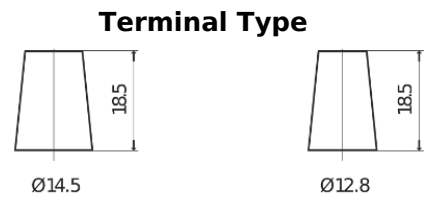

Product overview

Batteries for Cars

Plus CB357

Part number	CB357
Technology	Flooded
EAN/GTIN	3661024014342
Voltage	12 V
Capacity	35.0 Ah
CCA	240 A
Length	187 mm
Width	127 mm
Height	220 mm
Box size	B19
Polarity	ETN 1
Terminal Type	JIS taper post
Hold Down	B0
Weights (subject of variation)	8.90 kg