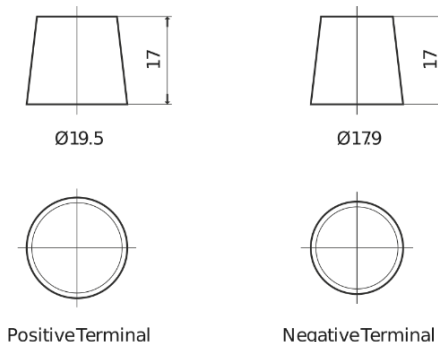

Terminal Type

Hold Down

Design, features and specifications are subject to change without notice. We disclaim any representation or warranty, express or implied, concerning the data or recommendations, and in no event shall be liable for any loss or damage claimed to have arisen as a result. Some products may not be available in your local market.