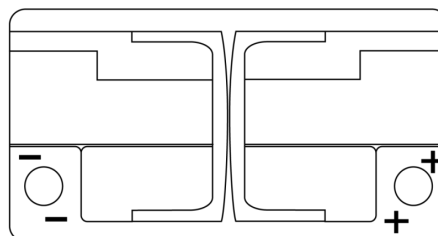

**Product overview**

Batteries for Cars

**Powerline SA900**

Part number	SA900
Technology	Flooded
EAN/GTIN	3661024066259
Voltage	12 V
Capacity	90.0 Ah
CCA	720 A
Length	315 mm
Width	175 mm
Height	190 mm
Box size	L04
Polarity	ETN 0
Terminal Type	EN taper post
Hold Down	B13
Weights (subject of variation)	19.70 kg

**Polarity**

**Terminal Type**

**Hold Down**

Design, features and specifications are subject to change without notice. We disclaim any representation or warranty, express or implied, concerning the data or recommendations, and in no event shall be liable for any loss or damage claimed to have arisen as a result. Some products may not be available in your local market.