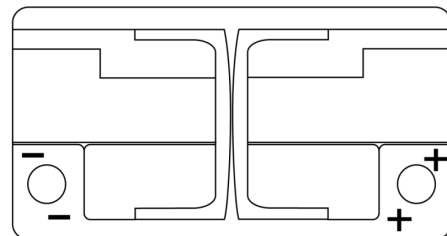

**Product overview**

Batteries for Cars

**Powerline SA900**

Part number	SA900
Technology	Flooded
EAN/GTIN	3661024066259
Voltage	12 V
Capacity	90.0 Ah
CCA	720 A
Length	315 mm
Width	175 mm
Height	190 mm
Box size	L04
Polarity	ETN 0
Terminal Type	EN taper post
Hold Down	B13
Weights (subject of variation)	19.70 kg

**Polarity**

**Terminal Type**

Positive Terminal

Negative Terminal

**Hold Down**

Design, features and specifications are subject to change without notice. We disclaim any representation or warranty, express or implied, concerning the data or recommendations, and in no event shall be liable for any loss or damage claimed to have arisen as a result. Some products may not be available in your local market.