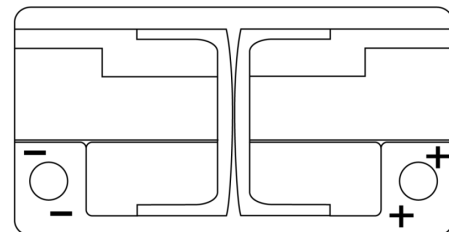

Product overview

Batteries for Cars

Powerline SA852

Part number	SA852
Technology	Flooded
EAN/GTIN	3661024064293
Voltage	12 V
Capacity	85.0 Ah
CCA	800 A
Length	315 mm
Width	175 mm
Height	175 mm
Box size	LB4
Polarity	ETN 0
Terminal Type	EN taper post
Hold Down	B13
Weights (subject of variation)	18.60 kg

Polarity

Terminal Type

Positive Terminal

Negative Terminal

Hold Down

Design, features and specifications are subject to change without notice. We disclaim any representation or warranty, express or implied, concerning the data or recommendations, and in no event shall be liable for any loss or damage claimed to have arisen as a result. Some products may not be available in your local market.