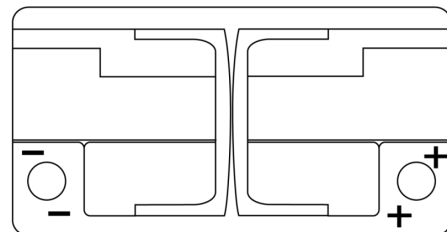

Product overview

Batteries for Cars

Powerline SA852

Part number	SA852
Technology	Flooded
EAN/GTIN	3661024064293
Voltage	12 V
Capacity	85.0 Ah
CCA	800 A
Length	315 mm
Width	175 mm
Height	175 mm
Box size	LB4
Polarity	ETN 0
Terminal Type	EN taper post
Hold Down	B13
Weights (subject of variation)	18.60 kg

Polarity

Terminal Type

Positive Terminal

Negative Terminal

Hold Down

Design, features and specifications are subject to change without notice. We disclaim any representation or warranty, express or implied, concerning the data or recommendations, and in no event shall be liable for any loss or damage claimed to have arisen as a result. Some products may not be available in your local market.