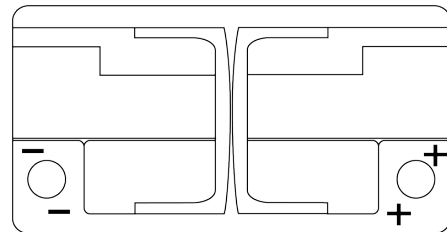

Product overview

Batteries for Cars

Powerline SA852

Part number	SA852
Technology	Flooded
EAN/GTIN	3661024064293
Voltage	12 V
Capacity	85.0 Ah
CCA	800 A
Length	315 mm
Width	175 mm
Height	175 mm
Box size	LB4
Polarity	ETN 0
Terminal Type	EN taper post
Hold Down	B13
Weights (subject of variation)	18.60 kg

Polarity

Terminal Type

Positive Terminal

Negative Terminal

Hold Down

Design, features and specifications are subject to change without notice. We disclaim any representation or warranty, express or implied, concerning the data or recommendations, and in no event shall be liable for any loss or damage claimed to have arisen as a result. Some products may not be available in your local market.