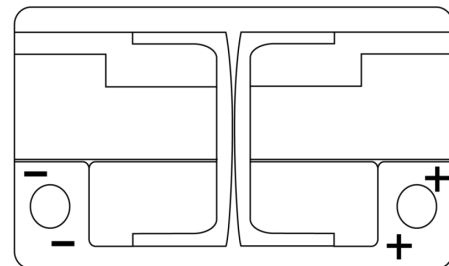

Product overview

Batteries for Cars

Powerline SA770

Part number	SA770
Technology	Flooded
EAN/GTIN	3661024064248
Voltage	12 V
Capacity	77.0 Ah
CCA	760 A
Length	278 mm
Width	175 mm
Height	190 mm
Box size	L03
Polarity	ETN 0
Terminal Type	EN taper post
Hold Down	B13
Weights (subject of variation)	17.50 kg

Polarity

Terminal Type

Positive Terminal

Negative Terminal

Hold Down

Design, features and specifications are subject to change without notice. We disclaim any representation or warranty, express or implied, concerning the data or recommendations, and in no event shall be liable for any loss or damage claimed to have arisen as a result. Some products may not be available in your local market.