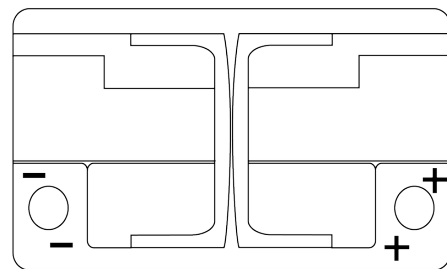

Product overview

Batteries for Cars

Powerline SA770

Part number	SA770
Technology	Flooded
EAN/GTIN	3661024064248
Voltage	12 V
Capacity	77.0 Ah
CCA	760 A
Length	278 mm
Width	175 mm
Height	190 mm
Box size	L03
Polarity	ETN 0
Terminal Type	EN taper post
Hold Down	B13
Weights (subject of variation)	17.50 kg

Polarity

Terminal Type

Positive Terminal

Negative Terminal

Hold Down

Design, features and specifications are subject to change without notice. We disclaim any representation or warranty, express or implied, concerning the data or recommendations, and in no event shall be liable for any loss or damage claimed to have arisen as a result. Some products may not be available in your local market.