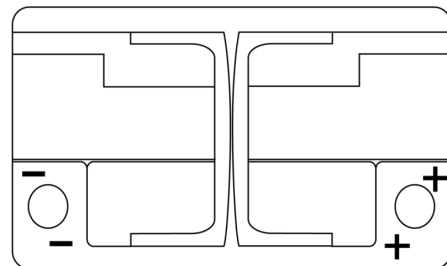

Product overview

Batteries for Cars

Powerline SA770

Part number	SA770
Technology	Flooded
EAN/GTIN	3661024064248
Voltage	12 V
Capacity	77.0 Ah
CCA	760 A
Length	278 mm
Width	175 mm
Height	190 mm
Box size	L03
Polarity	ETN 0
Terminal Type	EN taper post
Hold Down	B13
Weights (subject of variation)	17.50 kg

Polarity

Terminal Type

Positive Terminal

Negative Terminal

Hold Down

Design, features and specifications are subject to change without notice. We disclaim any representation or warranty, express or implied, concerning the data or recommendations, and in no event shall be liable for any loss or damage claimed to have arisen as a result. Some products may not be available in your local market.