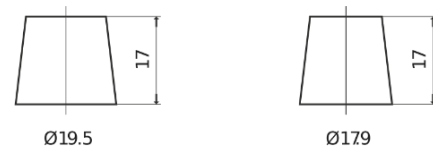

Product overview

Batteries for Cars

Powerline SA770

Part number	SA770
Technology	Flooded
EAN/GTIN	3661024064248
Voltage	12 V
Capacity	77.0 Ah
CCA	760 A
Length	278 mm
Width	175 mm
Height	190 mm
Box size	L03
Polarity	ETN 0
Terminal Type	EN taper post
Hold Down	B13
Weights (subject of variation)	17.50 kg

Polarity

Terminal Type

Positive Terminal

Negative Terminal

Hold Down

Design, features and specifications are subject to change without notice. We disclaim any representation or warranty, express or implied, concerning the data or recommendations, and in no event shall be liable for any loss or damage claimed to have arisen as a result. Some products may not be available in your local market.