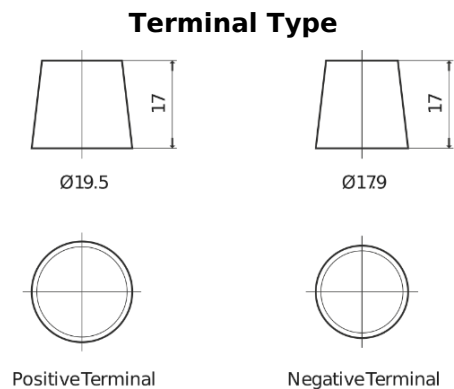

Product overview

Batteries for Cars

Powerline SA755

Part number	SA755
Technology	Flooded
EAN/GTIN	3661024064170
Voltage	12 V
Capacity	75.0 Ah
CCA	630 A
Length	270 mm
Width	173 mm
Height	222 mm
Box size	D26
Polarity	ETN 1
Terminal Type	EN taper post
Hold Down	Korean B1+B6
Weights (subject of variation)	17.40 kg