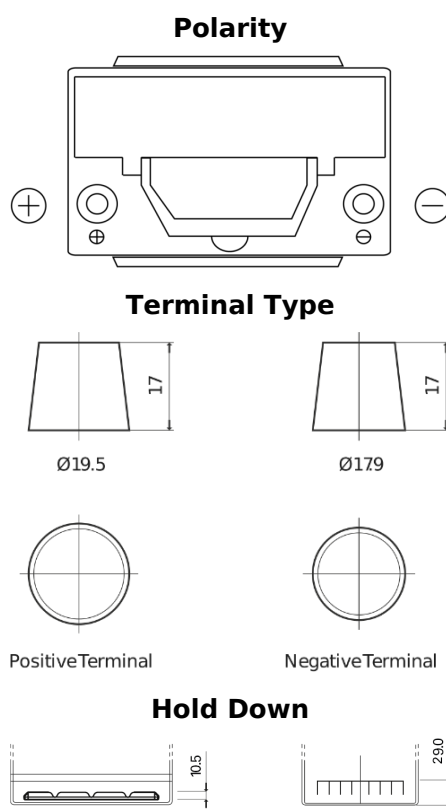

**Product overview**

Batteries for Cars

**Powerline SA755**

Part number	SA755
Technology	Flooded
EAN/GTIN	3661024064170
Voltage	12 V
Capacity	75.0 Ah
CCA	630 A
Length	270 mm
Width	173 mm
Height	222 mm
Box size	D26
Polarity	ETN 1
Terminal Type	EN taper post
Hold Down	Korean B1+B6
Weights (subject of variation)	17.40 kg