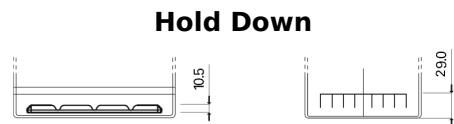

Product overview

Batteries for Cars

Powerline SA755

Part number	SA755
Technology	Flooded
EAN/GTIN	3661024064170
Voltage	12 V
Capacity	75.0 Ah
CCA	630 A
Length	270 mm
Width	173 mm
Height	222 mm
Box size	D26
Polarity	ETN 1
Terminal Type	EN taper post
Hold Down	Korean B1+B6
Weights (subject of variation)	17.40 kg