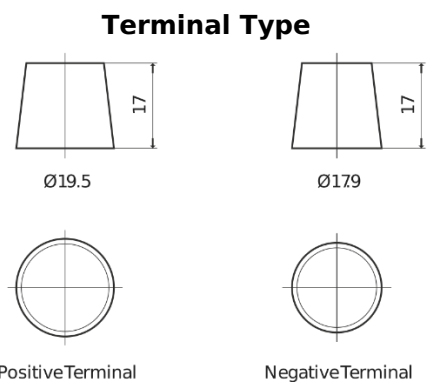

Product overview

Batteries for Cars

Powerline SA754

Part number	SA754
Technology	Flooded
EAN/GTIN	3661024064163
Voltage	12 V
Capacity	75.0 Ah
CCA	630 A
Length	270 mm
Width	173 mm
Height	222 mm
Box size	D26
Polarity	ETN 0
Terminal Type	EN taper post
Hold Down	Korean B1+B6
Weights (subject of variation)	17.40 kg