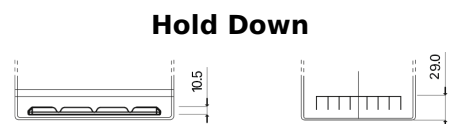

Product overview

Batteries for Cars

Powerline SA754

Part number	SA754
Technology	Flooded
EAN/GTIN	3661024064163
Voltage	12 V
Capacity	75.0 Ah
CCA	630 A
Length	270 mm
Width	173 mm
Height	222 mm
Box size	D26
Polarity	ETN 0
Terminal Type	EN taper post
Hold Down	Korean B1+B6
Weights (subject of variation)	17.40 kg